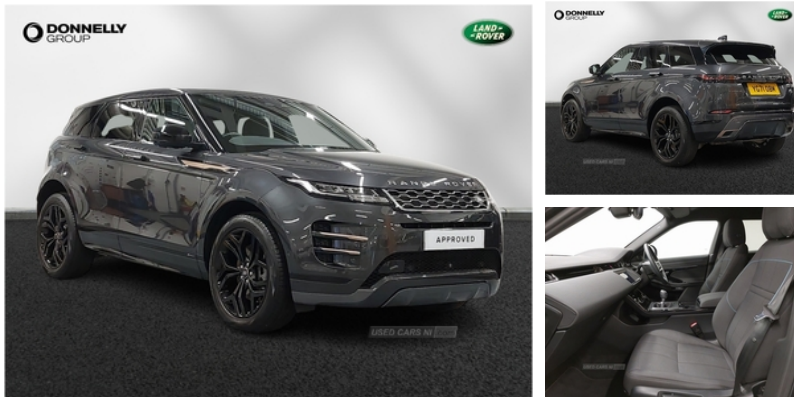

Land Rover Range Rover Evoque 2.0 D165 R-Dynamic 5dr 2WD | Sep 2021

£25,995

Land Rover Range Rover Evoque 2.0 D165 R-Dynamic 5dr 2WD

Vehicle Features

3 rear 3 point seatbelts, 10" touch screen, 40:20:40 split folding rear seats with centre headrest and armrest, Alarm, Ambient interior lighting, Android Auto, Anti-lock braking system (ABS), Anti-lock braking system (Anti-lock Braking System), Apple car play, Bluetooth connectivity, Brake pad wear indicator warning light, Bright metal pedals, Cruise control + speed limiter, Customer configurable autolock, Digital Audio Broadcast radio-DAB, Driver condition monitor, DSC - Dynamic Stability Control, Electric windows with one touch open/close and anti trap, Electronic brake force distribution, Electronic parking brake, Electronic power assisted steering (EPAS), Electronic traction control, Emergency braking, Evoque and R-Dynamic badge, Flush deployable exterior door handles, Front and rear parking aid, Front and rear seatbelt reminder, Heated rear window with timer, Heated washer jets, Heated windscreen, Hill launch assist, Immobiliser, InControl remote, Intrusion sensor, Isofix system on outer rear seats, Land Rover InControl apps, Lane keep assist, Locking wheel nuts, Overhead lighting console, Overhead stowage for sunglasses, Passive front head restraints, Passive suspension, Power operated child locks, Push button starter, Rain sensing windscreen wipers, Rear air vents, Rear centre headrest, Rear fog lights, Roll stability control, Six airbags - Driver and passenger airbags/driver knee airbag/front side airbag and curtain airbags, Steering wheel mounted controls, Sunvisors with illuminated vanity mirrors, Tailgate spoiler, Twin sliding front centre armrest, Tyre pressure monitoring system, Voice control system

Miles:	20802
Fuel Type:	Diesel
Transmission:	Manual
Colour:	Grey
Engine Size:	1998
Tax Band:	Petrol/Diesel (£190 p/a)
Body Style:	Sport utility vehicle
Insurance group:	24E
Reg:	YG71OBM

Technical Specs