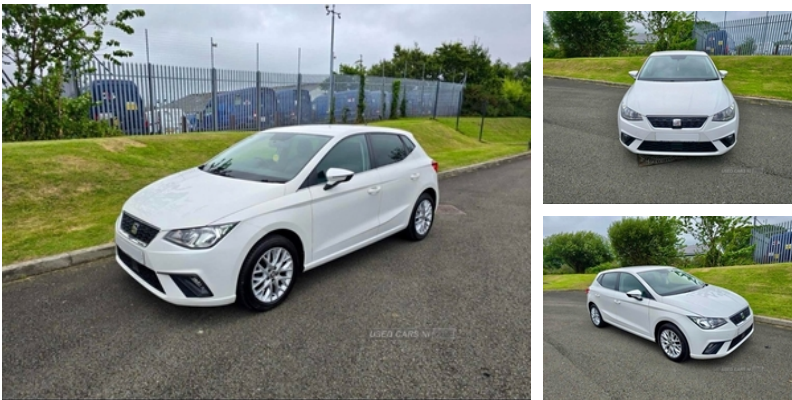

Seat Ibiza 1.0 TSI 95 SE 5dr | 2017

NOW IN STOCK / SAMPLE PICS SHOWN / PICS TO FOLLOW

£7,750

NOW IN STOCK SAMPLE PICS SHOWN PICS TO FOLLOW
 BLUETOOTH MEDIA & TELEPHONE CRUISE CONTROL STEERING
 WHEEL CONTROLS AUTO LIGHT FRONT FOGS ELECTRIC
 WINDOWS AUX & USB INPUT

Miles:	66000
Fuel Type:	PETROL
Transmission:	Manual
Colour:	White
Engine Size:	999
CO2 Emission:	106
Tax Band:	Petrol/Diesel (£190 p/a)
Body Style:	Hatchback
Insurance group:	11E
Reg:	HGZ3807

Technical Specs

DIMENSIONS	
Length:	4059mm
Width:	1780mm
Height:	1444mm
Seats:	5
Luggage Capacity (Seats Up):	355L
Gross Weight:	1540KG
Max. Loading Weight:	493KG

PERFORMANCE & ECONOMY	
Fuel Consum. (Urban Cold):	48.7MPG
Fuel Consum. (Extra Urban):	68.9MPG
Fuel Consum. (Combined):	60.1MPG
Fuel Tank Capacity:	40L
Number Of Gears:	5 SPEED
Top Speed:	113MPH
Acceleration 0-100 km/h:	10.9s
Engine Power BHP:	93.9BHP