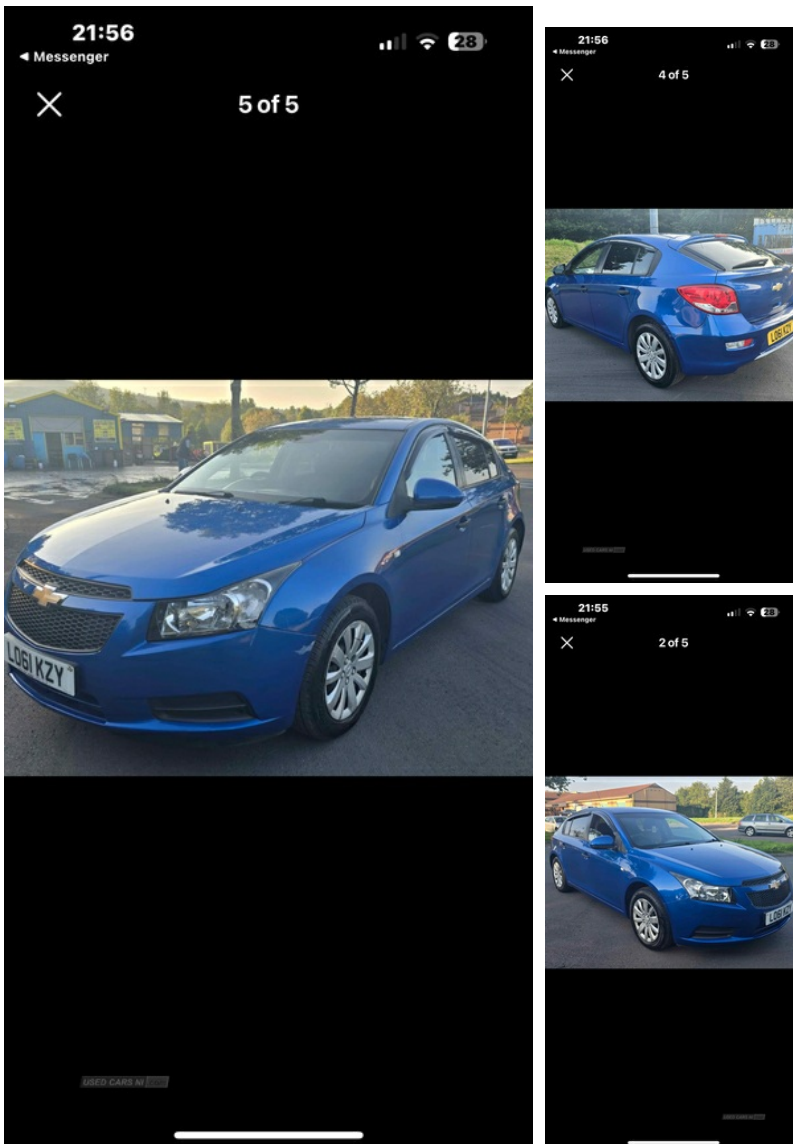

## Chevrolet Cruze 1.6 LS 5dr | Jan 2012

92000

# £800 O.N.O

2012 Chevrolet Cruze LS 1.6 petrol

92000 miles

Car is in immaculate condition drives like new very quiet and very smooth

Failed mot on brakes and ABS sensor selling as I've no time to get it ready for mot

First person to drive this wee car will buy it if they have the time to sort the minor issues

<b>Miles:</b>	92000
<b>Fuel Type:</b>	Petrol
<b>Transmission:</b>	Manual
<b>Colour:</b>	Blue
<b>Engine Size:</b>	1598
<b>Tax Band:</b>	G (£255 p/a)
<b>Body Style:</b>	Saloon
<b>Insurance group:</b>	14E
<b>Reg:</b>	Lo61kzy