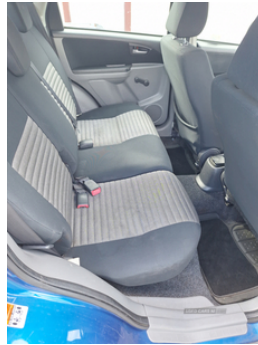

Suzuki SX4 1.6 DDiS 5dr | Jan 2009**£1,350** O.N.O**SX4 Hatchback 1.6DDIS 2009 Diesel**

Car's been well looked after and driving well and I've always serviced each year

Very tight smooth driving car and easy on Diesel

new alternator just fitted

Vehicle Features

3 point ELR seatbelts front and rear, 3 spoke leather steering wheel, 4 speaker + 4 tweeters, 12V accessory power point in centre console, 16" alloy wheels, 60/40 split folding rear seat, ABS/EBD, Antenna, Automatic air conditioning, Body colour door handles, Body coloured bumpers, Body colour electric adjustable

Miles:	164800
Fuel Type:	Diesel
Transmission:	Manual
Colour:	Blue
Engine Size:	1560
CO2 Emission:	139
Tax Band:	E (£190 p/a)
Body Style:	Hatchback
Reg:	big4648

Technical Specs**DIMENSIONS**

Length:	4100mm
Width:	1730mm
Height:	1565mm
Seats:	5
Luggage Capacity (Seats Up):	270L
Gross Weight:	1700KG
Max. Loading Weight:	400KG