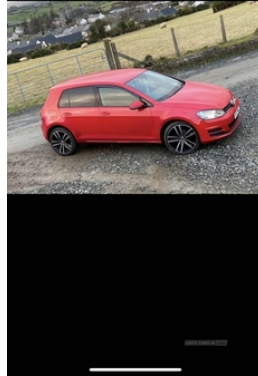

3B Tullyree Road, Tollymore, Newry, Mourne and Down, Northern Ireland, BT34 5JP, Mourne And Down, BT34 5JP  
07872 127232

**Volkswagen Golf 1.6 TDI 105 SE 5dr | Aug 2014**  
2014 VW GOLF

**£6,250** O.N.O