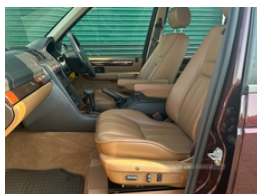

Land Rover Range Rover 4.6 HSE 4dr Auto | Jun 1995

£9,995

GENUINE LOW MILES

Miles:	57000
Fuel Type:	Petrol
Transmission:	Automatic
Colour:	Red
Engine Size:	4554
Tax Band:	Over 1549 (£345 p/a)
Body Style:	Sport utility vehicle
Insurance group:	38A
Reg:	M430BVF

Vehicle Features

Adjustable Steering Column, Air Conditioning - front, Alloy Wheels, Anti-lock Brakes, CD Equipment inc Multimedia, Central Locking, Cruise Control, Driver Airbag, Electric Door Mirrors, Electric Sunroof, Electric Sunroof, Front Foglights, High Level Brake Light, Leather Seat Upholstery (full only), Mechanical Warranty, Passenger Airbag, Power Steering, Radio Equipment inc Multimedia, Rear Head Restraints, Seats - Electric Adjustment Driver only, Seats - Electric Adjustment Rear only, Seats - Heated Front, Split Rear Seat/Thru Load Facility, Traction Control, Vehicle Security

Technical Specs

DIMENSIONS	
Length:	4173mm
Width:	2228mm
Height:	1817mm
Seats:	5
Gross Weight:	2780KG
PERFORMANCE & ECONOMY	
Fuel Consum. (Urban Cold):	12.8MPG
Fuel Consum. (Extra Urban):	24.8MPG
Fuel Consum. (Combined):	20.1MPG
Number Of Gears:	5 SPEED
Top Speed:	00125MPH
Engine Power BHP:	222.1BHP