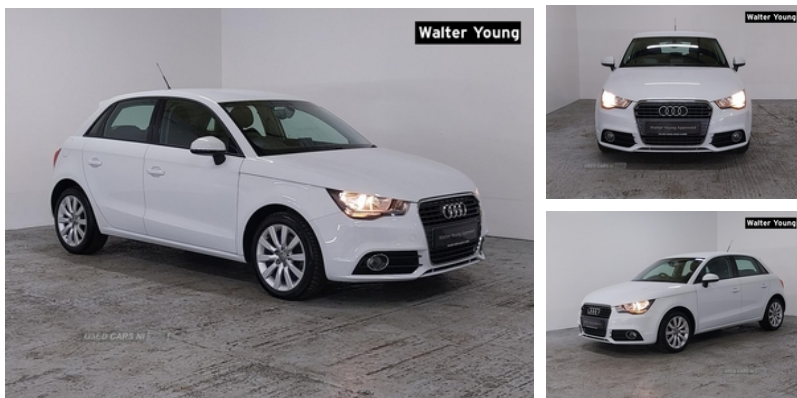

Audi A1 1.6 TDI Sport 5dr | 2014

£7,995

This stunning Audi A1 Sport has just arrived here at Walter Young Broughshane. This model is finished in the crisp Glacier White which gives it a stunning presence on the road, this model boasts a very reliable 1.6 diesel engine which provides seamless power and response but maintains a smooth comfortable drive. The fit and finish is exceptional and being the Sport model comes with features such as, stunning half leather interior, full colour coded body styling, Light and rain sensor for auto activation of lights and windscreen wipers, Dual zone climate control, Front sports seats, Remote central locking and so much more. Comes fully serviced, with 66k well maintained miles and backed up with our hand selected warranty partner will give you complete piece of mind that this is the right purchase for you. Here at Walter Young we ensure every vehicle receives the best care possible, all our the vehicles have been hand selected for there service history and quality throughout, prepared by one of our highly experienced mechanics to the highest of standards from thorough computer diagnostics to the finest oils available. Our commitment extends to vehicle owners as well, providing stellar service and advice, clear costings, and flexible payment options to suit all of your needs. If you would like to book a test drive or reserve this vehicle please visit our website or contact us on 02825861380 for an opportunity to drive away in this gorgeous and rare Audi A1 Sport

Miles:	66866
Fuel Type:	Diesel
Transmission:	Manual
Colour:	White
Engine Size:	1600
CO2 Emission:	99
Tax Band:	A (£0 p/a)
Body Style:	Hatchback
Insurance group:	14E
Reg:	VO64LXG

Technical Specs

DIMENSIONS