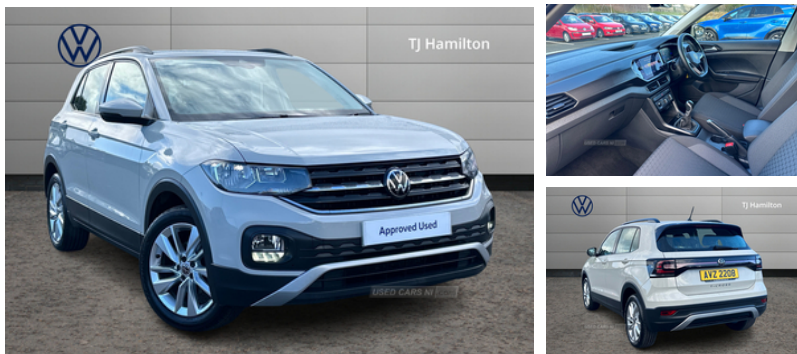

Volkswagen T-Cross 1.0 TSI SE 5dr | Oct 2022

£16,795

Exterior Features, Front and rear electric windows, Heated rear window, Rear windscreen washer and wiper with interval delay, Windscreen wipers/ intermittent wipe + 4 position delay, Black roof rails, Body colour door handles, Body coloured bumpers, Galvanised body, Lower door sills and door pillars in black, Radiator grille with high gloss surface and chrome strip, Rear side wing doors, Rear window aerial, Reflectors in all doors, Tailgate with integrated roof spoiler, Automatic hazard lights activation under emergency braking, Dusk sensor + automatic driving lights, Front fog lights with static cornering function, LED third brake light, Rear fog light on one side, reversing light on both sides, Rear lights incorporating LED technology, Safety, Anti-lock Braking System (ABS) with Hydraulic Brake Assist (HBA), Automatic post collision braking system, ESC with EDL, ASR, EDTC and trailer stabilisation function, Front disc brakes and rear drum brakes, Hill start assist, Volkswagen roadside assistance, Adaptive cruise control including front assist, forward collision warning, autonomous emergency braking, speed limiter, Blind spot monitoring, Driver alert system, Lane assist, Power assisted speed sensitive steering, Body colour door mirrors with integrated indicators, Electrically foldable, adjustable and heated door mirrors with reverse activated kerb view adjustment on passenger's side, Driver and front passenger safety-optimised head restraints, Drivers and Front Passengers airbags with front passengers airbag deactivation switch, Front and rear curtain airbags, Front seat side impact airbags, Height-adjustable front three-point seat belts with tensioners, Pre crash preventive occupant protection, Rear door child safety locks, Rigid safety cell with front and rear crumple zones, Single horn, Tyre pressure loss indicator, Audio / Communications, Bluetooth telephone and audio connection for compatible devices, eCall emergency call system, We Connect Go Dongle, Wireless Car net app connect with Apple CarPlay, combined functionality of Apple

Miles:	24291
Fuel Type:	Petrol
Transmission:	Manual
Colour:	Grey
Engine Size:	999
Tax Band:	Petrol/Diesel (£190 p/a)
Body Style:	Hatchback
Insurance group:	9E
Reg:	AVZ2208

Technical Specs

DIMENSIONS	
Length:	4108mm
Width:	1760mm
Height:	Not Availablemm
Seats:	5
Luggage Capacity (Seats Up):	455L
Gross Weight:	1720KG
Max. Loading Weight:	540KG
PERFORMANCE & ECONOMY	
Fuel Consum. (Urban Cold):	Not AvailableMPG
Fuel Consum. (Extra Urban):	Not AvailableMPG
Fuel Consum. (Combined):	Not AvailableMPG
Fuel Tank Capacity:	40L
Number Of Gears:	5 SPEED
Top Speed:	112MPH