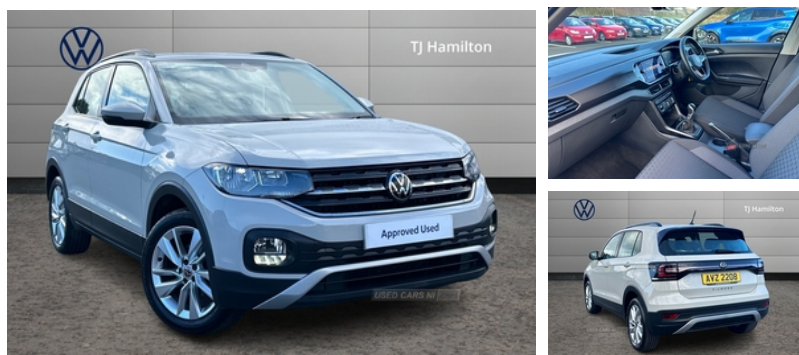

## Volkswagen T-Cross 1.0 TSI SE 5dr | Oct 2022

# £16,795

Exterior Features, Front and rear electric windows, Heated rear window, Rear windscreen washer and wiper with interval delay, Windscreen wipers/ intermittent wipe + 4 position delay, Black roof rails, Body colour door handles, Body coloured bumpers, Galvanised body, Lower door sills and door pillars in black, Radiator grille with high gloss surface and chrome strip, Rear side wing doors, Rear window aerial, Reflectors in all doors, Tailgate with integrated roof spoiler, Automatic hazard lights activation under emergency braking, Dusk sensor + automatic driving lights, Front fog lights with static cornering function, LED third brake light, Rear fog light on one side, reversing light on both sides, Rear lights incorporating LED technology, Safety, Anti-lock Braking System (ABS) with Hydraulic Brake Assist (HBA), Automatic post collision braking system, ESC with EDL, ASR, EDTC and trailer stabilisation function, Front disc brakes and rear drum brakes, Hill start assist, Volkswagen roadside assistance, Adaptive cruise control including front assist, forward collision warning, autonomous emergency braking, speed limiter, Blind spot monitoring, Driver alert system, Lane assist, Power assisted speed sensitive steering, Body colour door mirrors with integrated indicators, Electrically foldable, adjustable and heated door mirrors with reverse activated kerb view adjustment on passenger's side, Driver and front passenger safety-optimised head restraints, Drivers and Front Passengers airbags with front passengers airbag deactivation switch, Front and rear curtain airbags, Front seat side impact airbags, Height-adjustable front three-point seat belts with tensioners, Pre crash preventive occupant protection, Rear door child safety locks, Rigid safety cell with front and rear crumple zones, Single horn, Tyre