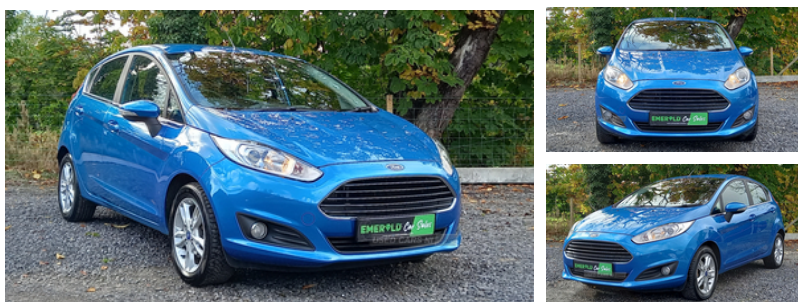

Ford Fiesta 1.0 EcoBoost Zetec 5dr | Dec 2014

12 MONTHS MOT, FSH, ZERO ROAD TAX, GR8 1ST CAR

£5,950

2014 Ford Fiesta Zetec 5 Door finished in Candy Blue Metallic with Air Con, Electric Windows, Daytime Running Lights, Fogs Lamps, Tinted Glass, Low Road Tax, Body Coloured, Rear Spoiler, Leather Steering Wheel, Full Service History and Spare Wheel. Ideal first car for young drivers as easy Insured and taxed. Comes with a 6 Month Warranty and Finance Facilities available.

Miles:	49600
Fuel Type:	Petrol
Transmission:	Manual
Colour:	Blue
Engine Size:	998
CO2 Emission:	99
Tax Band:	A (£0 p/a)
Body Style:	Hatchback
Insurance group:	11E
Reg:	ST64PBU

Technical Specs

DIMENSIONS	
Length:	3969mm
Width:	1722mm
Height:	1495mm
Seats:	5
Luggage Capacity (Seats Up):	290L
Gross Weight:	1555KG
Max. Loading Weight:	454KG