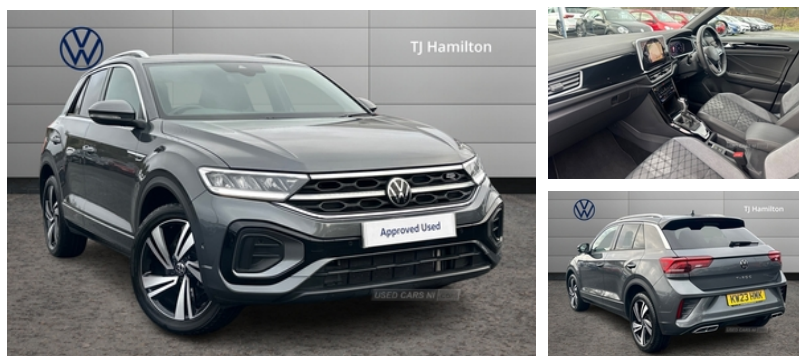

Volkswagen T-Roc 2.0 TDI 150 EVO R-Line 5dr DSG | Jun 2023

£28,950

Exterior Features, Metallic paint, Wheels, 18" Nevada black diamond turned alloy wheels with anti theft wheel bolts, Exterior Features, Front windscreen wiper with intermittent wipe and 4 position delay, Heated rear window, Power windows with comfort operation and circuit breaker, Rain sensor, Rear wash/wipe with intermittent wipe setting, Extended roof spoiler, External USB type C socket and charging sockets, R-Line design body coloured bumpers, Rear exhaust tailpipe, Rear side wing doors, 3rd brake light, Automatic hazard lights activation under emergency braking, Automatic headlight control with LED separate daytime running lights with coming/leaving home function, LED rear combination lamps, LED rear number plate lights, LED tail lamp rear combination lamps, Rear fog light on one side and reversing lights on both sides, Safety, ABS, Electronic parking brake, Electronic Stability Control (ESC) inc EDL (Electronic Differential Lock) and ASR (Traction Control), Front assist with city emergency braking and pedestrian monitoring, Hill start assist, Rear disc brakes, Volkswagen roadside assistance, Driver alert system with fatigue detection, Lane keeping system Lane Assist, Modified key software - reduce switch off time for key status change to Long no motion, Park assist including front and rear parking sensors, Auto dimming interior rear view mirror, Exterior mirrors aspherical on driver side, convex on front passenger side, Remote electrically foldable door mirrors, puddle lights and reverse activated passenger's door mirror, 3 point height adj front seatbelts + pretensioners, 3 point seatbelts in outer rear with ECE label, Child locks on rear doors, Driver and front passenger airbag with front passenger airbag deactivation,