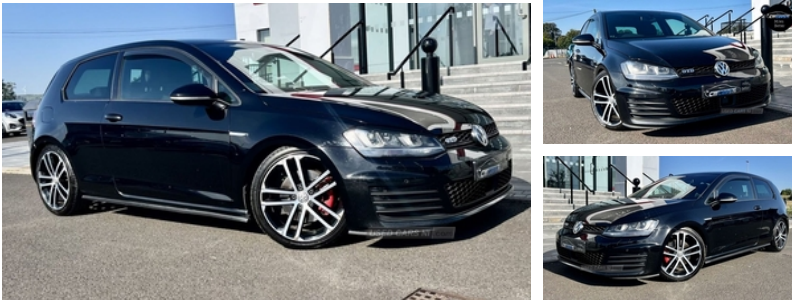

## Volkswagen Golf 2.0 TDI GTD 3dr | Jan 2015

\*\* SALE ON - £ 250 DISCOUNT \*\*

# £7,975

<b>Miles:</b>	138194
<b>Fuel Type:</b>	DIESEL
<b>Transmission:</b>	Manual
<b>Colour:</b>	Black
<b>Engine Size:</b>	1968
<b>CO2 Emission:</b>	109
<b>Tax Band:</b>	B (£20 p/a)
<b>Body Style:</b>	Hatchback
<b>Insurance group:</b>	26E
<b>Reg:</b>	AGZ1337

2015 VOLKSWAGEN GOLF 2.0 TDI BLUEMOTION TECH GTD HATCHBACK 3DR DIESEL MANUAL EURO 6 Finished In: Black \* \* Looking Car Finance? Own This Car From Only 9.9% APR \* \* \* \* Pay Nothing For The First Two Months With Our Partner MotoNovo \* \* Key Features Included: > Daytime Running Lights - LED > Electric Windows - Front > Radio & Single CD Player MP3 Compatible > Seats - Front Sports > Car Is In Excellent Condition Throughout > Finance Rates From 9.9% APR > Don't Hesitate, Give Us A Call Today As This Is Sure To Sell