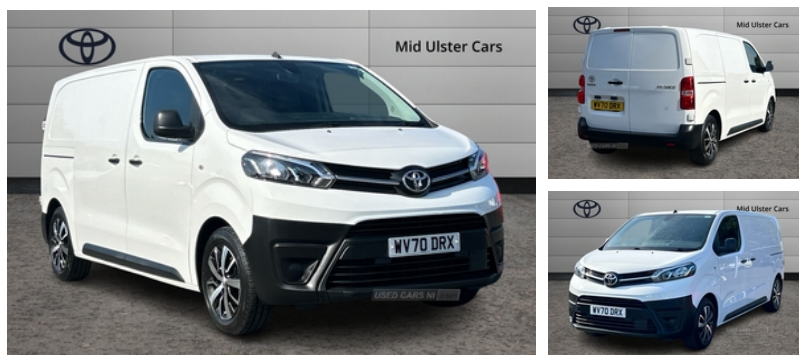

Toyota Proace 1.5D 120 Icon Van | Sep 2020

£12,495 + VAT

Vehicle Features

2 seat front passenger bench, 4 speakers, 12V power front outlet, 12v socket in dashboard and rear, 16" 5 triple spoke steel wheels with wheel caps, 180 degree opening rear doors, Acoustic windscreen, Adjustable speed limiter (ASL), Air Conditioning and Smart Cargo, Air conditioning and Smart cargo pack - Proace, Anti lock braking system (ABS), Armrest - Drivers, Auto Headlights, Auto wipers, Black bumpers, Black door handles, Black Front and Rear Bumpers, Black protection moulding on side door, Black Protection Moulding on Side Doors, Bluetooth Hands Free System, Body Coloured roof, Bulkhead - Steel with Window, Cruise control, Daytime running lights, Daytime Running Lights - Bulb Type, Deadlocks + 2 remote keys, Digital Audio Broadcast - DAB, Digital radio (DAB), Door Handles - Black, Double front passenger airbag, Driver/passenger temperature controls, Driver and front passenger personal lights, Driver seat armrest, Fabric seats, Front cup holders, Front grille, Front Passenger Airbag On-Off Switch, Front passenger airbag on/off switch, Front power windows, Front Room Light, Front room lights, Full size spare wheel, Full wheel covers, Glovebox light, Headlight cut-off reminder, Heated door mirrors, LED High mounted stop light, Lighted and chilled upper glove box, Manually adjustable rear view mirror, Manually reclining and sliding driver and front passenger seats, Manually Reclining and Sliding Front Passenger Seat, Multi-Reflector Halogen Headlights, Multi reflector halogen headlights, Open upper dashboard storage compartment, Panel rear wing doors, Parking Pack, Parking pack - Proace, PAS, Power Adjustable and Heated Door