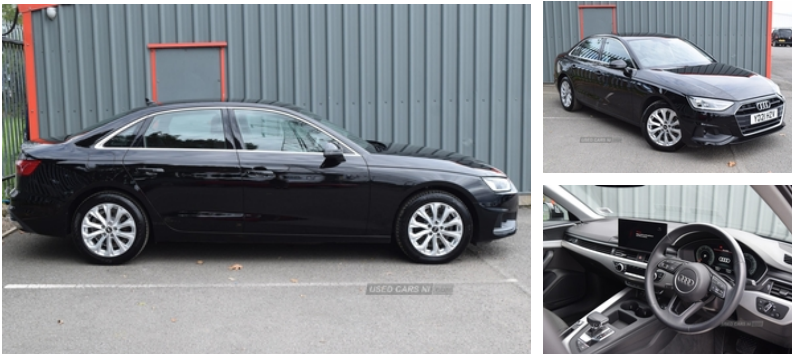

Audi A4 35 TDI Technik 4dr S Tronic | 2021

£19,995

Vehicle Features

2 USB charging ports, 3 rear seatbelts, 3 spoke high multi-function leather sport steering wheel with paddle shift and height and reach adjustable, 3D map, 3D map, 4 way electric lumbar support for driver and front passenger, 6 airbags - Driver, 6 airbags - Driver, 8 passive loudspeakers, 40/20/40 split folding 3 rear seat bench in 3 parts with rear centre armrest, Anti theft alarm, Anti theft wheel bolts, ASR and EDL, ASR and EDL, Audi connect safety and service (e-call), Audi connect with Amazon Alexa Integration, Audi drive select, Audi parking system plus with front and rear sensors, Audi smartphone interface, Audi virtual cockpit, Auto dimming rear view mirror, Automatic start-stop system with coasting functionality and efficiency programme, Bluetooth interface, Body coloured door mirrors, calendar and text messages displayed via MMI, Central locking, Comfort dynamic suspension, Cruise control system with speed limiter, curtain and side windows, curtain and side windows, DAB digital radio reception, Deluxe 3 zone electronic climate control, Door sill trims with aluminium inlay, Electrically folding auto dimming/adjustable/heated door mirrors with LED side indicators and kerb view function for passenger side, Electric boot lid release, Electromechanical power steering, Electronic Stabilisation Control (ESC) including ABS, Electronic Stabilisation Control (ESC) including Anti-lock Braking System, Email, Front and rear head restraints, Front centre armrest, front passenger, front passenger, Heated front seats, High gloss package - A4, Hill hold assist, Interior lighting, ISOFIX child seat mounting and top tether, Keyless Go, LED headlights and rear lights with LED daytime running lights, LED third brake light, Manual seat adjustment, MMI Navigation plus with MMI touch includes 10.1" high resolution colour MMI display, MMI Navigation plus with MMI

Miles:	23446
Fuel Type:	Mild Hybrid Diesel
Transmission:	Manual
Colour:	Black
Engine Size:	1968
Tax Band:	Petrol/Diesel (£190 p/a)
Body Style:	Saloon
Insurance group:	25E
Reg:	YD21HZV

Technical Specs

DIMENSIONS	
Length:	4762mm
Width:	Not Availablemm
Height:	1431mm
Seats:	5
Luggage Capacity (Seats Up):	460L
Gross Weight:	2095KG
Max. Loading Weight:	610KG
PERFORMANCE & ECONOMY	
Fuel Consum. (Combined):	65.7MPG
Fuel Tank Capacity:	40L
Number Of Gears:	7 SPEED
Top Speed:	142MPH
Acceleration 0-100 km/h:	8.2s
Engine Power BHP:	160.9BHP