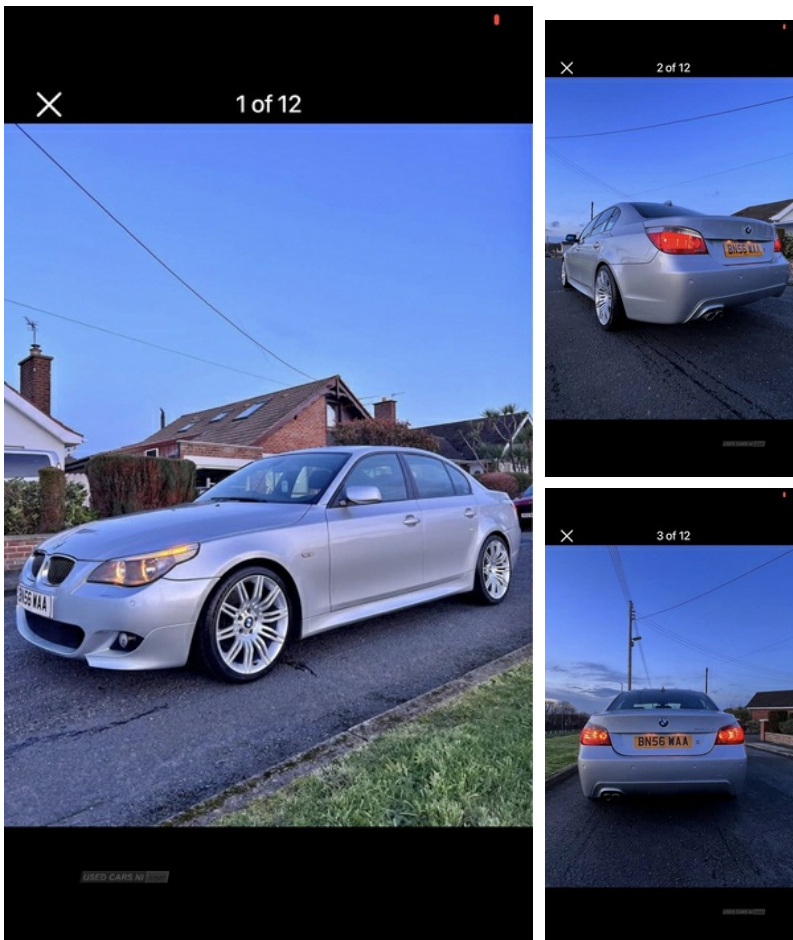

BMW 5 Series 530d M Sport 4dr Auto | Sep 2006

£5,600 O.N.O

BMW 530D 2006 IMMACULATE!

BMW 530d 2006

Car is immaculate condition inside and out won't be faulted!

Full service history from new.

128k

Mot

Gear box service and filters change

Same owner for 14 years

3 keys

Price reflects condition, I looked for a long time before I got this one.

Genuine reason for sale.

Please call for more information

Vehicle Features

2 speed wipers with intermittent wash, 2 x 12v power sockets in rear of front centre console, ABS+EBV, Advanced Head

Miles:	128000
Fuel Type:	Diesel
Transmission:	Automatic/Other
Colour:	Silver
Engine Size:	2993
CO2 Emission:	200
Tax Band:	J (£385 p/a)
Body Style:	Saloon
Reg:	Bn56waa