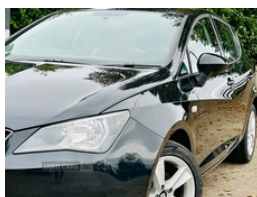

Seat Ibiza 1.4 Toca 5dr | Oct 2013

END OF YEAR SALE- REDUCED FROM £ 4, 995

£4,495

Miles:	94000
Fuel Type:	PETROL
Transmission:	Manual
Colour:	Black
Engine Size:	1390
CO2 Emission:	139
Tax Band:	E (£190 p/a)
Body Style:	Hatchback
Insurance group:	11E
Reg:	PFZ7119

Philip Holland Cars. Family business selling a large selection of quality used cars in Ballyclare since 2003. All our cars are prepared to a high standard, HPI checked, fully inspected, serviced and MOT'd as required. Every car comes with a comprehensive warranty as standard. Trade-ins and competitive finance options are available