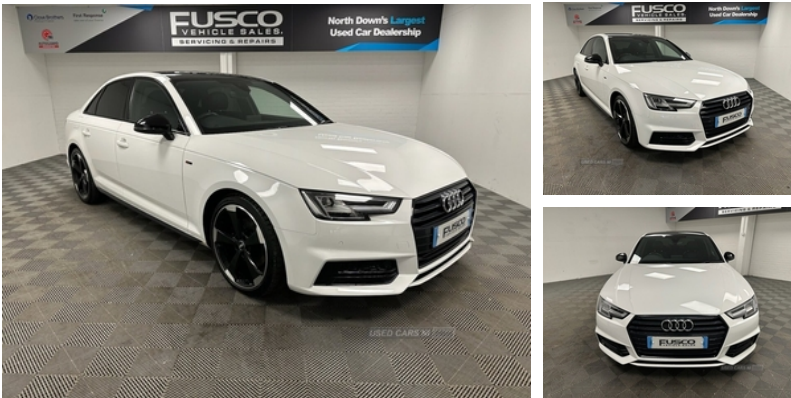

**Audi A4 2.0 TDI Black Edition 4dr | Sep 2017**  
**-REVERSING CAMERA, SAT NAV**

**£14,495**

Despite looking like an all-new car, this Audi A4 is actually a heavily revised version of its predecessor. It's bigger inside, but dynamically very similar. With precise handling and good road holding, the Audi is entertaining to drive, and not unsettled by the bumpiest surfaces. It grips well and turns into corners crisply, and rides comfortably over most surfaces. This A4 retains Audi's tradition for clarity, quality and comfort inside the cabin. Fusco Vehicle Sales - North Down's largest used car dealership. Generally over 200 cars & commercial vehicles between £3000 - £60,000 on site. See "Part Exchange Estimator" and "Finance Application" on our website. HP & PCP Finance Options Available. Part exchanges welcome. Buy with confidence, all vehicles HPI Clear. 15 month Platinum Warranty's available - Only 15 minutes drive from Belfast

**Vehicle Features**

2 USB ports, 3 point rear seatbelts x3, 3 zone climate control, 4-Way Electric Lumbar Support, 6-Airbag System, 15 Month Platinum Warranty's Available, 19in Alloy Wheels - 5-Arm Rotor Matt Titanium Look - Diamond Cut, ABS/EBD, Acoustic windscreen, Active bonnet, Adaptive driver and front passenger airbags, Air inlets in titanium black, Aluminium window trim, Anti-Theft Alarm, Anti theft alarm, Anti Theft Locking Wheel Bolts, Audi connect, Audi Connect - 3 Month Trial, Audi Connect Safety and Service - e-call, Audi drive select, Audi parking system plus with front and rear sensors, Audi Pre sense collision avoidance, Audi smartphone interface, Audi Sound System, Auto-Dimming Rear-View Mirror, Auto boot lid opening, Auto dimming rear view mirror, Automatic headlights + automatic windscreen wipers, Aux input, Black cloth headlining, Black styling pack - A4/S4, Black Styling Package, Bluetooth Interface, Body colour