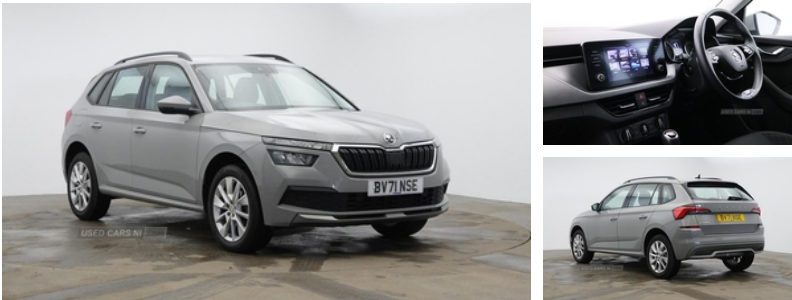

Skoda Kamiq 1.0 TSI 110 SE 5dr | 2021
PERFECT FIT!

£15,995

The perfect fit for every occasion!

Vehicle Features

2 USB - C ports with 1x adaptor cable, 3x3 point rear seatbelts, 12V socket in centre console, Airbags - driver and front passenger, android auto and mirrorlink, android auto and mirrorlink DAB Digital radio Anti-theft alarm system with interior monitoring, Anti-theft alarm system with interior monitoring, Anti-theft wheel bolts, Auto dimming rear view mirror, Auxiliary input socket, backup horn, backup horn, Bluetooth system, Bluetooth system Wireless SmartLink for apple car play, Body colour bumpers, Body colour door mirrors and handles, Chrome grille surround, Chrome inner door handles, DAB Digital radio, Deactivation of bulb failure indicator, E-call, Electrically adjustable and heated door mirrors, Electronic engine immobilizer, ESP, Front and rear electric windows, Front assist system, Front head restraints, Front passenger airbag deactivation switch, Front side airbags with curtain airbags, Glove compartment with illumination, Headlight range control, Heated rear window, Hill hold control, Ice scraper, Isofix child seat fittings on outer rear seats, ISOFIX on front passenger seat, Light sensors, Manual lumbar support for front seats, Manual parking brake, One tone horn, PAS, Rake/reach adjustable steering wheel, Reading lights, Rear disc brakes, Rear fog lights, Rear wiper, Seatbelt reminder for driver an co-driver, Service indicator, Speed limiter, Sun visors with illumination on front passenger, Textile floor mats, Top tether for front passenger seat, towing protection and remote central locking with SAFE system, towing protection and remote central locking with SAFE system Electrically adjustable and heated door mirrors, Traction control, Tyre pressure monitor, Umbrella in driver's door, Wireless SmartLink for apple car play