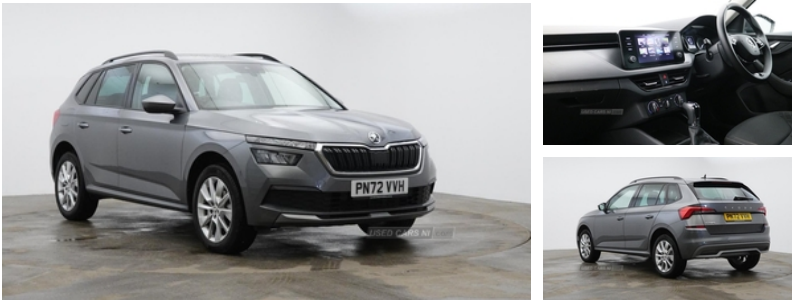

Skoda Kamiq 1.0 TSI 110 SE 5dr DSG | 2022

PERFECT FIT!

£18,495

The perfect fit for every occasion!

Vehicle Features

3 seat bench in 2nd row, 3x3 point rear seatbelts, 8 speakers, 12V socket in centre console, Airbags - driver and front passenger, Anti-theft alarm system with interior monitoring, Anti-theft wheel bolts, Auxiliary input socket, backup horn, backup horn, Bluetooth system, Bluetooth system DAB Digital radio Front assist system DAB Digital radio Anti-theft alarm system with interior monitoring, Body colour bumpers, Body colour door mirrors and handles, Chrome grille surround, Chrome inner door handles, Cloth upholstery, DAB Digital radio, Deactivation of bulb failure indicator, Dimming rear view mirror with black surround, E-call, Electrically adjustable and heated door mirrors, Electronic engine immobilizer, ESP, Front and rear electric windows, Front assist system, Front head restraints, Front passenger airbag deactivation switch, Front side airbags with curtain airbags, Glove compartment with illumination, Headlight range control, Heated rear window, Hill hold control, Ice scraper, Isofix child seat fittings on outer rear seats, ISOFIX on front passenger seat, LED rear lights - low functionality, Light sensors, Manual lumbar support for front seats, Manual parking brake, Manual rear child locks, One tone horn, PAS, Rake/reach adjustable steering wheel, Reading lights, Rear disc brakes, Rear fog lights, Rear side wing doors, Rear wiper, Seatbelt reminder for driver and co-driver, Service indicator, Single front passenger seat, Speed limiter, Sun visors with illumination on front passenger, Textile floor mats, Top tether for front passenger seat, towing protection and remote central locking with SAFE system, towing protection and remote central locking with SAFE system, Traction control, Tyre pressure monitor, Umbrella in driver's door