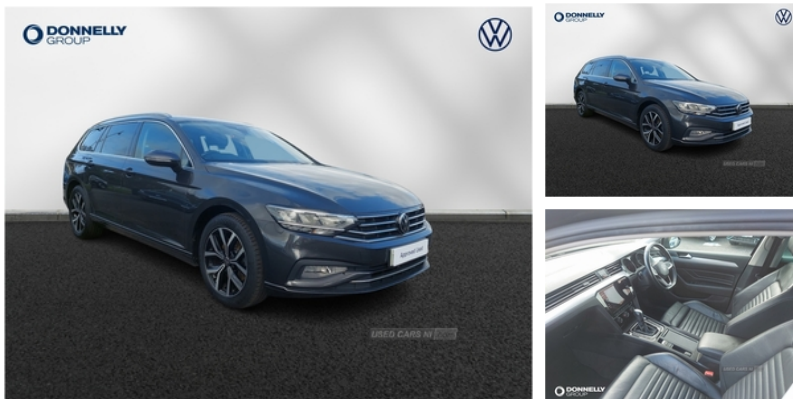

Volkswagen Passat 2.0 TDI EVO SCR SEL 5dr DSG | Dec 2020

£16,990

Volkswagen Passat 2.0 TDI EVO SCR SEL 5dr DSG

Vehicle Features

3x3 point rear seatbelts, 12V socket in front centre console, 12V socket in luggage compartment, 40:20:40 split folding rear seats with backrest, ABS (Anti locking brake system) includes BAS (Brake assist) and EBD (Electronic brake pressure distribution), Adaptive cruise control including Front Assist, Adaptive cruise control including Front Assist, Aerial for radio integrated into rear windscreen, Alarm with interior protection and deactivation via infotainment system, Anti-lock Braking System (Anti locking brake system) includes BAS (Brake assist) and EBD (Electronic brake pressure distribution), approx 65% tinted, approx 65% tinted, Auto dimming interior rear view mirror, Automatic headlights with dusk sensor, Automatic leaving home and manual coming home lighting functions, Automatic post collision braking, Battery regeneration during braking, Black radiator grille with chrome louvres, Body colour bumpers, Body colour door handles, Body coloured door mirrors with intergrated indicators, Chrome air vent and instrument surround, Chrome side window surrounds, City emergency braking system, City emergency braking system, cooled glovebox, cooled glovebox, Cross hatch decorative inserts in dash and door panels, DAB Digital radio receiver, Diesel particulate filter, Disc brakes front and rear, Door open warning reflectors, Driver's door storage compartment for 1.0 litre bottle, Driver/Front Passenger airbags, Driver alert system, Driver profile selection, Drivers and front passengers safety optimised head restraints, Drivers and front passengers safety optimised head restraints, Drivers knee airbag, Electronic engine immobiliser, electronic odometer, electronic odometer, Electronic parking brake with auto hold,