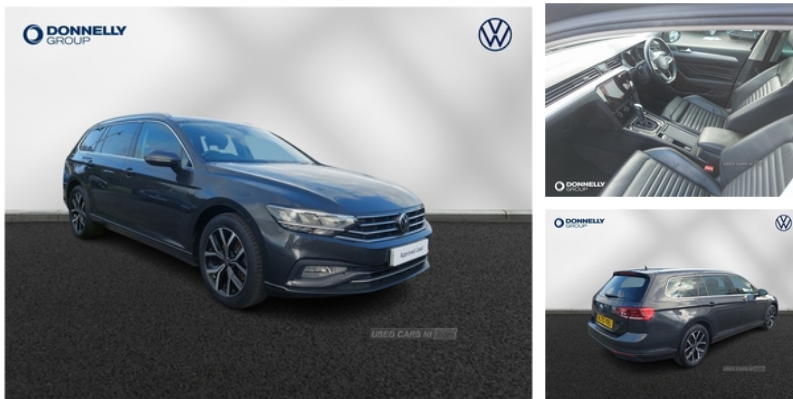

Volkswagen Passat 2.0 TDI EVO SCR SEL 5dr DSG | Dec 2020

£16,990

Volkswagen Passat 2.0 TDI EVO SCR SEL 5dr DSG

Vehicle Features

3x3 point rear seatbelts, 12V socket in front centre console, 12V socket in luggage compartment, 40:20:40 split folding rear seats with backrest, ABS (Anti locking brake system) includes BAS (Brake assist) and EBD (Electronic brake pressure distribution), Adaptive cruise control including Front Assist, Adaptive cruise control including Front Assist, Aerial for radio integrated into rear windscreen, Alarm with interior protection and deactivation via infotainment system, Anti-lock Braking System (Anti locking brake system) includes BAS (Brake assist) and EBD (Electronic brake pressure distribution), approx 65% tinted, approx 65% tinted, Auto dimming interior rear view mirror, Automatic headlights with dusk sensor, Automatic leaving home and manual coming home lighting functions, Automatic post collision braking, Battery regeneration during braking, Black radiator grille with chrome louvres, Body colour bumpers, Body colour door handles, Body coloured door mirrors with intergrated indicators, Chrome air vent and instrument surround, Chrome side window surrounds, City emergency braking system, City emergency braking system, cooled glovebox, cooled glovebox, Cross hatch decorative inserts in dash and door panels, DAB Digital radio receiver, Diesel particulate filter, Disc brakes front and rear, Door open warning reflectors, Driver's door storage compartment for 1.0 litre bottle, Driver/Front Passenger airbags, Driver alert system, Driver profile selection, Drivers and front passengers safety optimised head restraints, Drivers and front passengers safety optimised head restraints, Drivers knee airbag, Electronic engine immobiliser, electronic odometer, electronic odometer, Electronic parking brake with auto hold,