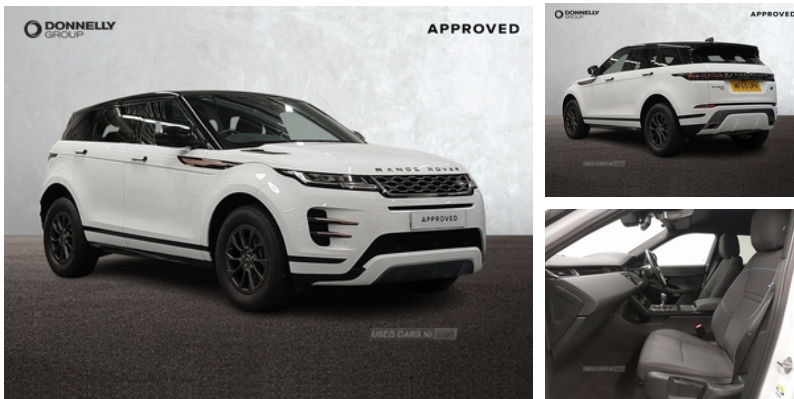

**Land Rover Range Rover Evoque 2.0 D150 R-Dynamic 5dr 2WD | Sep 2019**

**£20,595**

Land Rover Range Rover Evoque 2.0 D150 R-Dynamic 5dr 2WD

**Vehicle Features**

10" touch screen pro, 40:20:40 split folding rear seats, Alarm, Anti-lock braking system (ABS), Anti-lock braking system (Anti-lock Braking System), Bluetooth connectivity, Brake pad wear indicator warning light, Bright metal pedals, Cruise control + speed limiter, Customer configurable autolock, Digital Audio Broadcast radio-DAB, Driver condition monitor, DSC - Dynamic Stability Control, Electric windows with one touch open/close and anti trap, Electronic brake force distribution, Electronic parking brake, Electronic power assisted steering (EPAS), Electronic traction control, Emergency braking, Evoque and R-Dynamic badge, Flush deployable exterior door handles, Front and rear seatbelt reminder, Heated rear window with timer, Heated washer jets, Heated windscreen, Hill launch assist, Immobiliser, InControl remote, Intrusion sensor, Isofix system on outer rear seats, Lane keep assist, Locking wheel nuts, Overhead lighting console, Overhead stowage for sunglasses, Passive front head restraints, Passive suspension, Power operated child locks, Push button starter, Rain sensing windscreen wipers, Rear air vents, Rear centre headrest, Rear fog lights, Roll stability control, Shadow atlas bonnet and tailgate script, Six airbags - Driver and passenger airbags/driver knee airbag/front side airbag and curtain airbags, Steering wheel mounted controls, Sunvisors with illuminated vanity mirrors, Tailgate spoiler, Twin front cupholders with cover, Twin sliding front centre armrest, Two zone climate control, Tyre pressure monitoring system, Voice control system

**Technical Specs**

<b>DIMENSIONS</b>	
<b>Length:</b>	4371mm
<b>Width:</b>	1904mm
<b>Height:</b>	1649mm
<b>Seats:</b>	5
<b>Luggage Capacity (Seats Up):</b>	798L
<b>Gross Weight:</b>	2370KG
<b>Max. Loading Weight:</b>	658KG