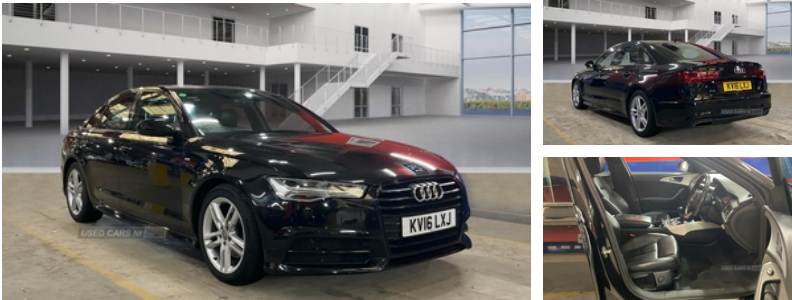

Audi A6 2.0 TDI Ultra S Line 4dr | Mar 2016

NEW ARRIVAL! COMING SOON

£13,950

INTERESTED JUST LET US KNOW AND WE WILL KEEP YOU UPDATED WITH THIS CARS ARRIVAL OR IT MIGHT BE HERE AND WE JUST HAVEN'T PREPARED IT JUST YET! We source cars from all over the UK and sometimes we could be waiting up to a week before this car could arrive. We pride ourselves on preparing our cars to the highest standard before it hits the website or our forecourt.

Miles:	47078
Fuel Type:	Diesel
Transmission:	Manual
Colour:	Black
Engine Size:	1968
CO2 Emission:	114
Tax Band:	C (£35 p/a)
Body Style:	Saloon
Insurance group:	33E
Reg:	KV16LXJ

Technical Specs

DIMENSIONS	
Length:	4933mm
Width:	1874mm
Height:	1455mm
Seats:	5
Luggage Capacity (Seats Up):	530L
Gross Weight:	2205KG
Max. Loading Weight:	580KG