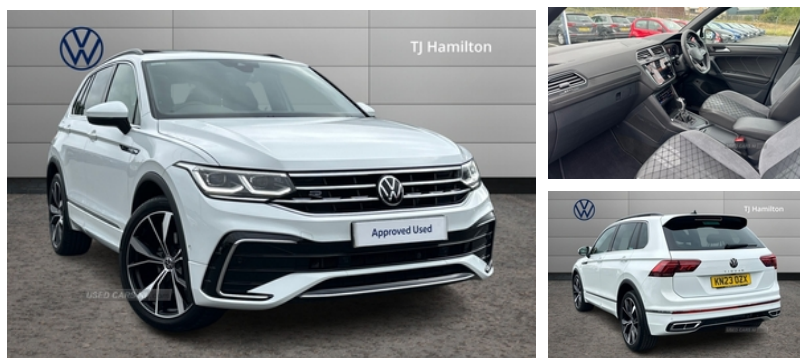

## Volkswagen Tiguan 2.0 TDI R-Line 5dr DSG | Mar 2023

# £34,950

### PAN ROOF, ELECTRIC TAILGATE & KEYLESS, REAR VIEW CAMERA

Exterior Features, Special solid paint, Tilting and sliding panoramic sunroof with rear panoramic sunroof, Safety, Rear view camera, Audio / Communications, Mobile phone interface comfort with inductive charging feature, Driver Convenience, Tailgate/trunk lid unlocking from outside, Wheels, 20" Misano black with diamond turned surface alloy wheels with Airstop tyres, Exterior Features, Front and rear electric windows, Heated rear window, Laminated safety glass windshield, heat and sound insulating, Rain sensor windscreen wipers, Rear windscreen washer and wiper with interval delay, Side and rear windows in heat insulating glass, Windscreen wipers/ intermittent wipe + 4 position delay, Body colour door handles, Chrome moldings on the side windows, License plate carrier in front and rear, R Line body kit, R Line side sills, Rear exhaust tailpipe, Rear side wing doors, Rear spoiler in R style, Unique R Line badging, Automatic headlight control system, Coming/leaving home lighting function, Dynamic headlight range control, High level 3rd brake light, LED headlamps with LED separate daytime running light and dynamic cornering light, LED rear combination lamps, LED rear number plate lights, Poor weather light and cornering light, Rear fog lamp, Safety, Electronic parking brake with auto hold, Electronic Stability Control with driver steering recommendation, ABS, ASR, EDL, EDTC and trailer stabilization, Front assist with autonomous emergency braking (for Adaptive Cruise Control ACC up to 130 mph), Front disc brakes, Hill hold control, Power assisted brakes, Rear disc brakes, Adaptive cruise control ACC

<b>Miles:</b>	14996
<b>Fuel Type:</b>	Diesel
<b>Transmission:</b>	Semi Auto
<b>Colour:</b>	White
<b>Engine Size:</b>	1968
<b>Tax Band:</b>	Petrol/Diesel (£190 p/a)
<b>Body Style:</b>	Sport utility vehicle
<b>Insurance group:</b>	22E
<b>Reg:</b>	KN23OZX