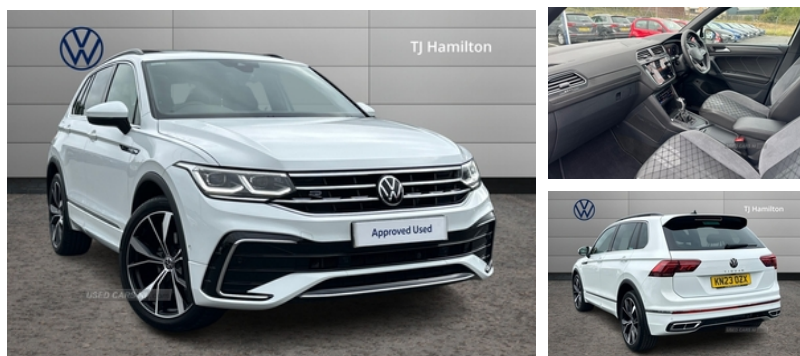

Volkswagen Tiguan 2.0 TDI R-Line 5dr DSG | Mar 2023

£34,950

Exterior Features, Special solid paint, Tilting and sliding panoramic sunroof with rear panoramic sunroof, Safety, Rear view camera, Audio / Communications, Mobile phone interface comfort with inductive charging feature, Driver Convenience, Tailgate/trunk lid unlocking from outside, Wheels, 20" Misano black with diamond turned surface alloy wheels with Airstop tyres, Exterior Features, Front and rear electric windows, Heated rear window, Laminated safety glass windshield, heat and sound insulating, Rain sensor windscreen wipers, Rear windscreen washer and wiper with interval delay, Side and rear windows in heat insulating glass, Windscreen wipers/ intermittent wipe + 4 position delay, Body colour door handles, Chrome moldings on the side windows, License plate carrier in front and rear, R Line body kit, R Line side sills, Rear exhaust tailpipe, Rear side wing doors, Rear spoiler in R style, Unique R Line badging, Automatic headlight control system, Coming/leaving home lighting function, Dynamic headlight range control, High level 3rd brake light, LED headlamps with LED separate daytime running light and dynamic cornering light, LED rear combination lamps, LED rear number plate lights, Poor weather light and cornering light, Rear fog lamp, Safety, Electronic parking brake with auto hold, Electronic Stability Control with driver steering recommendation, ABS, ASR, EDL, EDTC and trailer stabilization, Front assist with autonomous emergency braking (for Adaptive Cruise Control ACC up to 130 mph), Front disc brakes, Hill hold control, Power assisted brakes, Rear disc brakes, Adaptive cruise control ACC stop and go including speed limiter, Distance control assist, Driver alert system, Driver profile selection, Dynamic road sign