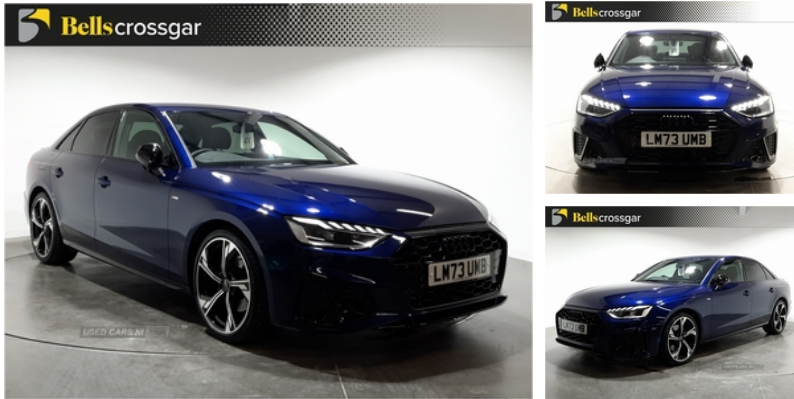

## Audi A4 35 TFSI Black Edition 4dr S Tronic | Sep 2023

# £27,650

**1 OWNER | HEATED SEATS | 3DNAV**

Audi A4 35 TFSI Black Edition 4dr S Tronic

<b>Miles:</b>	24169
<b>Fuel Type:</b>	Petrol
<b>Transmission:</b>	Automatic
<b>Colour:</b>	Blue
<b>Engine Size:</b>	1984
<b>Tax Band:</b>	Petrol/Diesel (£190 p/a)
<b>Body Style:</b>	Saloon
<b>Insurance group:</b>	26E
<b>Reg:</b>	LM73UMB