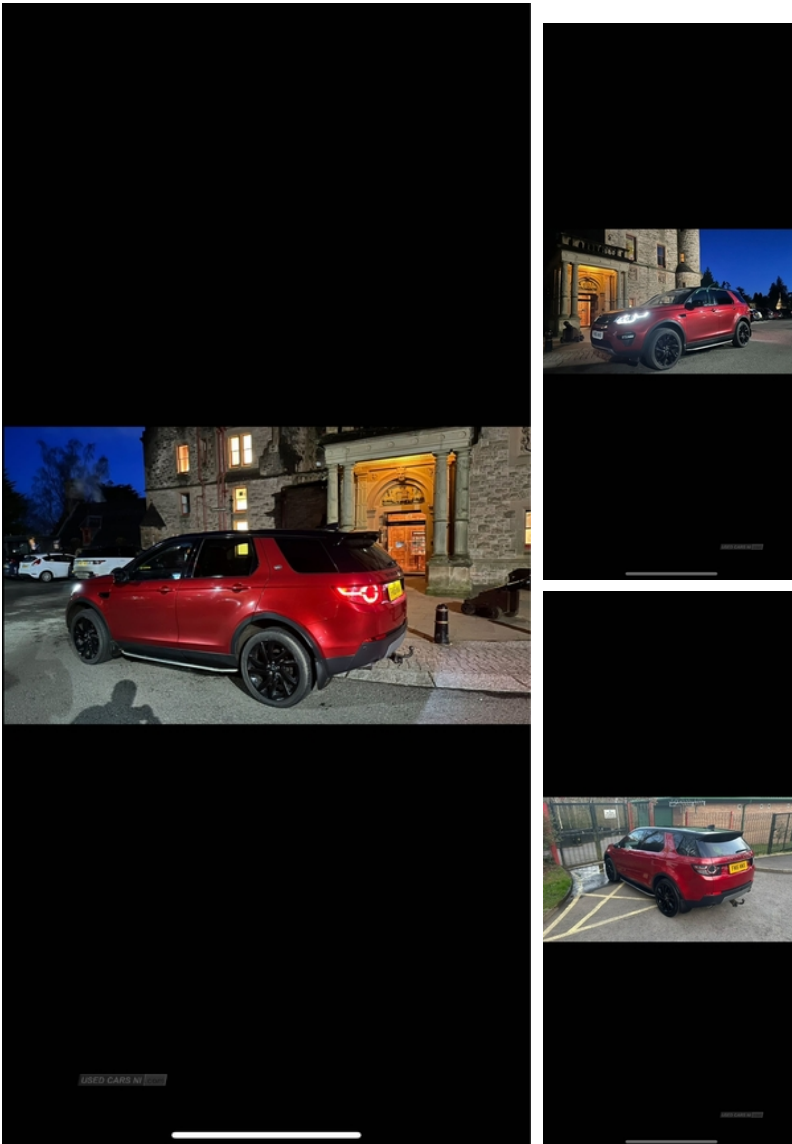

Land Rover Discovery Sport 2.0 TD4 180 HSE Black 5dr Auto | Aug 2016

£10,500

Miles:	84000
Fuel Type:	Diesel
Transmission:	Automatic
Colour:	Red
Engine Size:	1999
CO2 Emission:	139
Tax Band:	E (£190 p/a)
Body Style:	Estate
Insurance group:	30E
Reg:	FM16 WWX

Technical Specs

DIMENSIONS

Length:	4599mm
Width:	2069mm
Height:	1724mm
Seats:	7
Luggage Capacity (Seats Up):	981L
Gross Weight:	2640KG

PERFORMANCE & ECONOMY

Fuel Consum. (Urban Cold):	44.8MPG
Fuel Consum. (Extra Urban):	60.1MPG
Fuel Consum. (Combined):	53.3MPG
Fuel Tank Capacity:	54L
Number Of Gears:	9 SPEED
Top Speed:	117MPH
Engine Power BHP:	177BHP

Great condition inside and out, full leather inside, front 2 seats heated, sat nav, parking sensors, parking camera back, television and bluetooth, electric seats and mirrors, led lights 7 seat model absolute gleaming car and great price for this model