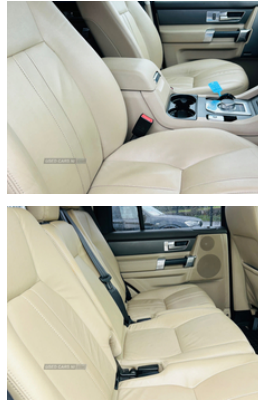

Land Rover Discovery 3.0 SDV6 255 XS 5dr Auto | Jan 2012

£7,775

** 7 SEATER ** GREAT HISTORY **

133K, POWERSTEERING, REMOTE CENTRAL LOCKING, ELECTRIC WINDOWS, ELECTRIC MIRRORS, AIR CONDITIONING, CD PLAYER, FULL LEATHER INTERIOR, FULL LEATHER INTERIOR, PRIVACY GLASS, ALLOYS, COLOUR CODED, MOT'D JUNE 2025, FANTASTIC SERVICE HISTORY (TIMING BELT FITTED AT 121K) FANTASTIC EXAMPLE! FIRST TO VIEW WILL BUY!

** ALL CARDS ACCEPTED **

** FINANCE AVAILABLE **

** TRADE INS WELCOME **

** FLEXIBLE VIEWING **

** FULL DEALER FACILITIES **

Vehicle Features

'Global' closing of front/rear windows, 3rd cupholder in row 1, ABS + EBD + EBA, Accessory socket in rear, Active roll mitigation, Auto climate control, Bluetooth telephone connectivity, Body colour bumpers, Body colour door mirrors, Body coloured wheel arches, Body colour rear applique panel, Bright pack - Discovery, CBC - (Cornering brake control), CD autochanger, Complex 35/30/35 2nd row seat, Cruise control, Cup holders, Curtain airbags, DAB Digital radio, Diesel particulate filter, Driver/Front Passenger airbags, DSC - Dynamic

Miles:	133788
Fuel Type:	Diesel
Transmission:	Automatic
Colour:	Bronze
Engine Size:	2993
CO2 Emission:	230
Tax Band:	L (£710 p/a)
Body Style:	Sport utility vehicle
Insurance group:	40E
Reg:	SHZ9548

Technical Specs

DIMENSIONS

Length:	4829mm
Width:	1915mm
Height:	1912mm
Seats:	7
Luggage Capacity (Seats Up):	1260L

PERFORMANCE & ECONOMY

Fuel Consum. (Urban Cold):	28.8MPG
Fuel Consum. (Extra Urban):	34.9MPG
Fuel Consum. (Combined):	32.5MPG
Fuel Tank Capacity:	82.3L
Number Of Gears:	8 SPEED
Top Speed:	00124MPH
Engine Power BHP:	252.1BHP