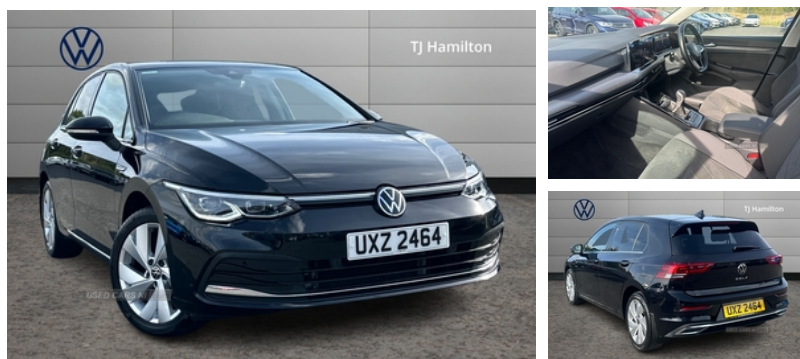

Volkswagen Golf 1.5 TSI 150 Style 5dr | Sep 2022

£19,795

Exterior Features, Metallic paint, Exterior Features, Front and rear electric windows, Heat insulating glass windscreen, Heated rear windscreen, Rain sensor, Rear windscreen washer and wiper with interval delay, Body colour bumpers, Body colour door handles, Body colour rear roof spoiler, Illuminated front grille, Rear side wing doors, Automatic headlamp activation with Coming home and Leaving home feature, Automatic headlights, Dynamic headlight range control, Front fog lights with static cornering function and poor weather lighting, High level 3rd brake light, Highway light, LED daytime running lights, LED License plate illumination, LED Plus headlights with integrated cornering and poor weather light, Light assist - High beam assist (Automatic sensing for switching between dipped and main beam), Rear fog light on one side and reversing lights on both sides, Rear lights incorporating LED technology, Welcome light, Safety, ABS, Electronic parking brake with auto hold, ESC (Electronic Stability Control), Front disc brakes, Rear disc brakes, Adaptive cruise control (ACC) with speed limiter and front assist (reacting to vehicles pedestrians and cyclists), Driver alert system, Dynamic road sign display, Lane assist, Lane change assist with Rear traffic alert, Power assisted speed sensitive steering, Auto dimming rear view mirror, Body colour door mirrors with integrated indicators, Remote electrically heated, adjustable and foldable door mirrors, including door mirror puddle lights and reverse activated kerb-view adjustment on pa, 3 point height adj front seatbelts + pretensioners, 3 rear three point seatbelts, Child locks on rear doors, Driver and front passenger airbag with front passenger airbag deactivation,

Miles:	20600
Fuel Type:	Petrol
Transmission:	Manual
Colour:	Black
Engine Size:	1498
Tax Band:	Petrol/Diesel (£190 p/a)
Body Style:	Hatchback
Insurance group:	20E
Reg:	UXZ2464

Technical Specs

DIMENSIONS	
Length:	4284mm
Width:	1789mm
Height:	1491mm
Seats:	5
Luggage Capacity (Seats Up):	381L
Gross Weight:	1830KG
Max. Loading Weight:	575KG
PERFORMANCE & ECONOMY	
Fuel Tank Capacity:	50L
Number Of Gears:	6 SPEED
Top Speed:	139MPH
Acceleration 0-100 km/h:	8.5s
Engine Power BHP:	147.5BHP