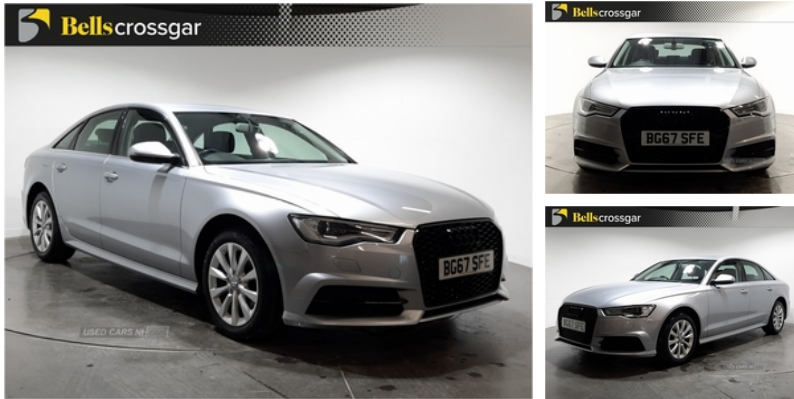

Audi A6 2.0 TDI Ultra SE Executive 4dr | Oct 2017

£13,250

COMING SOON REGISTER INTEREST

Audi A6 2.0 TDI Ultra SE Executive 4dr

Vehicle Features

3 point seatbelts on all seats, 4 way electric lumbar support for driver and front passenger, 4 zone climate control, 12V power in rear centre console, ABS/EBD, Aluminium door sill trims, Anti-lock Braking System/EBD, Anti-theft wheel bolts, Anti theft alarm, ASR traction control, Audible and visual fasten seat belt warning - front and rear, Audi connect, Audi drive select, Audi music interface, Audi parking system plus with front and rear sensors, Auto dimming rear view mirror, Automatic headlights + automatic windscreen wipers, Auxiliary input socket, Body colour bumpers, Body colour door mirrors and handles, Body coloured door mirrors, Cloth headlining, Cruise control, Curtain airbags, DAB digital radio module, Diesel particulate filter, Driver's information system, Driver/front passenger side airbags, Driver and passenger airbags, Electric front/rear windows, Electromechanical parking brake, Electronic stability control, Front/rear floor mats, Front centre armrest, Front head restraints, Front passenger airbag deactivation, Height adjustable front seats, High gloss black finish B pillar, High gloss black triangular aperture at rear door, Hill hold assist, Immobiliser, Isofix front passenger and rear seat preparation, Jack and tool kit, Keyless Start, LED daytime running lights, LED rear lights, MMI Radio plus with CD player and bluetooth interface, MMI SD card Navigation, Mobile telephone preparation, Non smoking pack - A6, PAS, Power Assisted Steering, Rear headrests, Remote central locking, SD card slot, Service interval indicator, Space saver spare wheel, Split folding rear seat, Tyre

Miles:	64085
Fuel Type:	Diesel
Transmission:	Manual
Colour:	Silver
Engine Size:	1968
CO2 Emission:	113
Tax Band:	Petrol/Diesel (£190 p/a)
Body Style:	Saloon
Insurance group:	33E
Reg:	BG67SFE

Technical Specs