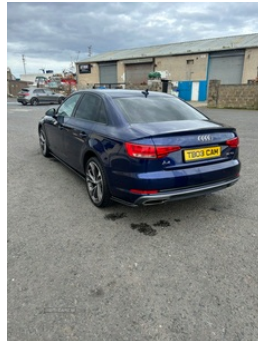

Audi A4 35 TDI Sport 4dr S Tronic | May 2019 AUDI A4 2019

£16,995 O.N.O

Audi A4 Sport 35 2L diesel
sat nav
heated seats
full leather
apple/android car play
full service history
2 owners from new
2 keys
stunning Navarra blue
19" alloys

£16995 ONO

Vehicle Features

2 USB interfaces and Aux-In jack, 3 point rear seatbelts x3, 3 spoke high multi-function leather sports steering wheel with paddle shift, 3 zone climate control, 4 way electric lumbar support for driver and front passenger, 7" Colour driver information system, 40/20/40 split folding rear seats with rear centre armrest, Acoustic windscreen, Adaptive driver and front passenger airbags, Air inlets in titan black with two horizontal inlays in chrome, Aluminium door sill trims, Aluminium window trim, Anti theft alarm, ASR and EDL, Audi connect safety and

Miles:	58000
Fuel Type:	Diesel
Transmission:	Automatic/Other
Colour:	Blue
Engine Size:	1968
CO2 Emission:	118
Tax Band:	Petrol/Diesel (£190 p/a)
Body Style:	Saloon
Reg:	Tb03cam

Technical Specs

DIMENSIONS	
Length:	4738mm
Width:	Not Availablemm
Height:	1428mm
Seats:	5
Gross Weight:	2085KG
Max. Loading Weight:	620KG