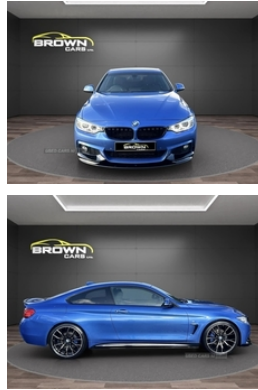

## BMW 4 Series 420d [190] M Sport 2dr [Professional Media] | Mar 2017

# £13,995

\*\*\* FINANCE AVAILABLE\*\*\*

\*\*\*\*FINANCE AVAILABLE\*\*\*\*

- 2017 BMW 420d M Sport
- M Performance Kit
- Blue With Leather Seat's
- 69,000 Miles
- Sat Nav
- Heated front seats
- LED daytime running lights
- Front fog lights
- DAB Digital radio
- Front armrest
- Multifunction steering wheel
- Rear Privacy Glass
- Body colour bumpers
- Electric front windows
- Electric adjustable heated door mirrors
- Remote central locking
- Parking sensors
- New Alloys Optional Extra
- Immaculate car both inside and out
- Finance Available

Miles:	69000
Fuel Type:	Diesel
Transmission:	Manual
Colour:	Blue
Engine Size:	1995
CO2 Emission:	119
Tax Band:	C (£35 p/a)
Body Style:	Coupe
Insurance group:	32E
Reg:	SG17CRJ