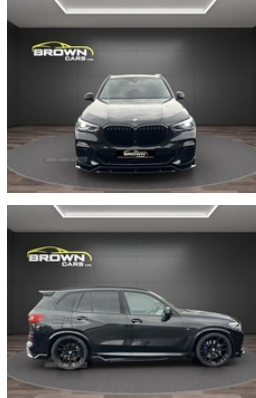

BMW X5 xDrive30d M Sport 5dr Auto | Sep 2019

£38,500

*** NI CAR - FINANCE AVAILABLE - 7 SEATER ***

Miles:	62000
Fuel Type:	Diesel
Transmission:	Semi-Automatic
Colour:	Black
Engine Size:	2993
Tax Band:	Petrol/Diesel (£190 p/a)
Body Style:	Sport utility vehicle
Insurance group:	45E
Reg:	WN69FVV

****FINANCE AVAILABLE****

2019 BMW X5 xDrive30d M Sport 5dr Auto (7 seat)

M Performance Kit

62,000 Miles

Sapphire Black with leather seats

Heated & Cooled Cup Holders

Reversing camera

Sat Nav