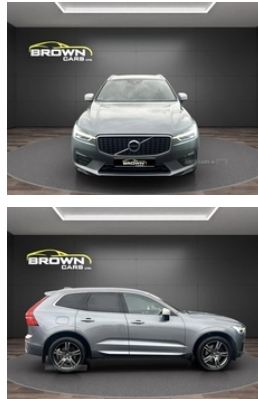

## Volvo XC60 2.0 D4 R DESIGN 5dr AWD Geartronic | Dec 2017

# £18,995

\*\*\* FINANCE AVAILABLE \*\*\*

<b>Miles:</b>	81000
<b>Fuel Type:</b>	Diesel
<b>Transmission:</b>	Semi-Automatic
<b>Colour:</b>	Grey
<b>Engine Size:</b>	1969
<b>Tax Band:</b>	Petrol/Diesel (£190 p/a)
<b>Body Style:</b>	Sport utility vehicle
<b>Insurance group:</b>	31E
<b>Reg:</b>	FV67LDZ

\*\*\*\*Finance Available\*\*\*\*

2017 Volvo XC60 D4 R DESIGN 5dr AWD Geartronic

Grey With Leather Seats

81,000 Miles

Sat Nav

Rear camera

Heated seats

LED daytime running lights