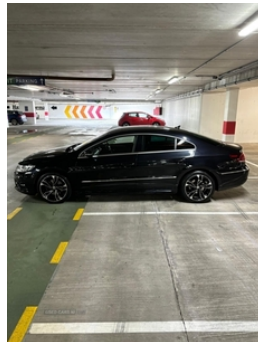

Swatragh, Maghera, BT46 5FG
00353871513770

Volkswagen CC 2.0 TDI 177 BlueMotion Tech R-Line 4dr DSG | Feb 2015

IMMACULATE CC R- LINE.

£7,200 O.N.O

2015 Volkswagen Passat 2.0 CC R-Line
123k miles
Immaculate condition
Recently serviced and passed MOT
All R-Line extras
Service history
DSG Automatic/triptronic
Car drives great and wants for absolutely nothing
WhatsApp 00353871513770

Vehicle Features

2 boot load lashing points, 2 Zone electronic climate control with automatic air recirculation, 3 rear head restraints, 3 spoke leather steering wheel + gear knob, 3x3 point rear seatbelts, 4 way adjustable front head restraints, 18" Mallory alloy wheels + anti theft wheel bolts, 60/40 split folding rear seat, ABS+EBD+Brake assist, Alarm with interior protection, Analogue clock, Auto dimming rear view mirror, Automatic coming/leaving home lighting function, Automatic headlights, Bi-xenon headlights/wash + dynamic cornering lights + LED daytime running lights, Bluetooth Telephone preparation, Body colour bumpers, Body colour door handles, Body colour door mirrors

Miles:	124000
Fuel Type:	Diesel
Transmission:	Automatic/Other
Colour:	Black
Engine Size:	1968
CO2 Emission:	133
Tax Band:	E (£190 p/a)
Body Style:	Coupe
Insurance group:	28E
Reg:	YNZ6455

Technical Specs