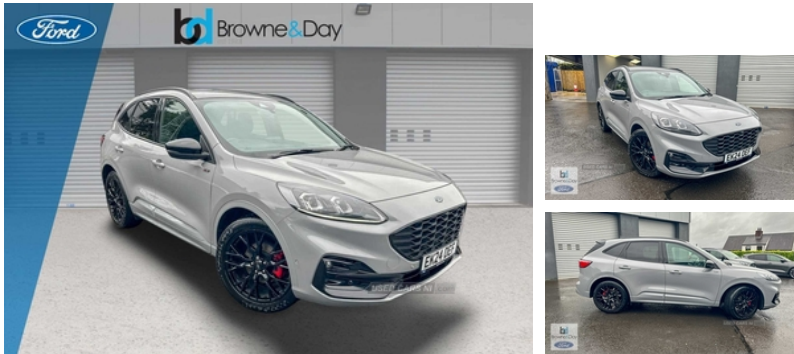

## Ford Kuga 2.5 FHEV Graphite Tech Edition 5dr CVT | Mar 2024

# £31,287

**GRAPHITE TECH BLACK PACKAGE FORD DIRECT APPROVED USED**

Ford Kuga 2.5 FHEV Graphite Tech Edition 5dr CVT

<b>Miles:</b>	7893
<b>Fuel Type:</b>	Petrol/Electric Hybrid
<b>Transmission:</b>	Automatic
<b>Colour:</b>	Grey Matter
<b>Engine Size:</b>	2488
<b>Body Style:</b>	Sport utility vehicle
<b>Insurance group:</b>	20E
<b>Reg:</b>	EK24OEF