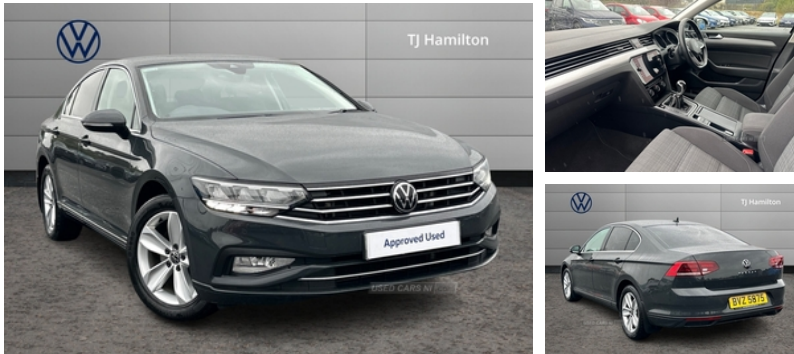

## Volkswagen Passat 2.0 TDI EVO SCR SE Nav 4dr | Apr 2021

# £14,995

Spare Wheel, Exterior Features, Front and rear electric windows, Heated rear window, Rain sensor, Windscreen wipers/ intermittent wipe + 4 position delay, Black radiator grille with chrome louvres, Body colour bumpers, Body colour door handles, Chrome side window surrounds, Fully galvanised body, Gloss black finish on B pillar, White instrument lighting, Automatic headlights with dusk sensor, Automatic leaving home and manual coming home lighting functions, High level 3rd brake light, LED rear lights, LED rear number plate lights, Warning lights for open tailgate and doors, Safety, ABS (Anti locking brake system) includes BAS (Brake assist) and EBD (Electronic brake pressure distribution), Automatic post collision braking, Disc brakes front and rear, Electronic parking brake with auto hold, Hill hold function, Volkswagen roadside assistance, Adaptive cruise control including Front Assist, radar sensor controlled distance monitoring system, City emergency braking system, Driver alert system, Driver profile selection, Lane assist, Proactive occupant protection, Speed sensitive power steering, Auto dimming interior rear view mirror, Body coloured door mirrors with integrated indicators, Electrically adjustable and heated door mirrors, 3x3 point rear seatbelts, Door open warning reflectors, Driver/Front Passenger airbags, Drivers and front passengers safety optimised head restraints, longitudinal and height adjustable, Drivers knee airbag, First aid kit, Front and rear passenger curtain airbags, Front passenger airbag deactivation switch, Front side impact airbag, Height adjustable front 3 point seatbelts + pretensioners, Pre crash preventive occupant protection, Rear seat side impact airbags, Rigid safety