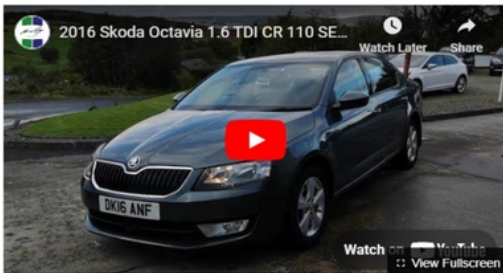

Skoda Octavia 1.6 TDI CR 110 SE L 5dr | 2016

LOW MILEAGE - TOP SPEC DIESEL CAR

£7,900

[View Video for Full details...](#)

Vehicle Features

3 rear 3 point seatbelts + pretensioners, ABS, Aero wiper + intermittent function, Air re-circulation and pollen filter, Air recirculation function, Alarm, ASR, Auto dimming rear view mirror, Automatic post collision braking, Auxiliary input socket, Body colour door mirrors and handles, Body coloured bumpers, Body colour side mouldings, Bolero Radio, Chrome inner door handles, Colour maxi dot trip computer, Curtain airbags, DAB Digital radio, Diesel particulate filter, Drive mode selector, Driver alert system, Driver and passenger airbags, Driver and passenger side airbags, Driver seatbelt warning indicator, Drivers knee airbag, Dual zone automatic air conditioning with humidity sensor and control, EDL, Electrically adjustable heated door mirrors with illuminating door area lights, Electric folding door mirrors, Electric front windows, Electric pack A - Transporter, Electric rear windows with child safety lock, Electro-mechanical PAS, Electronic immobiliser, ESP including MBA, Floor mats, Front assistant collision mitigation, Front seatback pockets, Fuel supply cut off, HBA, Head airbags, Headlight washers, Height/reach adjust steering wheel, Height adj rear head restraints, Height adjustable front seatbelts + pretensioners, Hill hold control, Illuminated glovebox, Illuminated luggage compartment, Intelligent light assist with high beam control + rain sensor, Interior courtesy light operated by door switches, Internally adjustable headlight beam level, Isofix child seat preparation, Jumbo box with front centre armrest, Lashing eyelets in boot, Light assistant (coming home/tunnel light), Low rolling resistance tyres, Luggage net, Lumbar support, MSR, Multi device interface, Outside temperature gauge, Passenger airbag deactivate switch, Passenger vanity mirror, Rear armrest