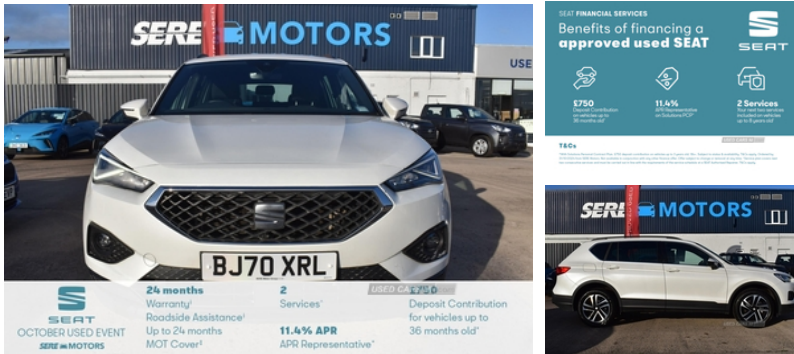

Seat Tarraco 2.0 TDI SE Technology 5dr | 2020
7 SEATER/ SEAT SERVICE HISTORY, 2 YEAR WARRANTY & ROADSIDE AS

£19,495

Miles:	60874
Fuel Type:	Diesel
Transmission:	Manual
Colour:	White
Engine Size:	1968
Tax Band:	Petrol/Diesel (£190 p/a)
Body Style:	Estate
Insurance group:	21E
Reg:	BJ70XRL