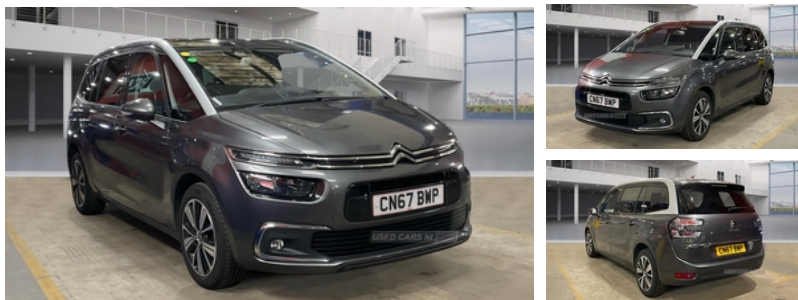

Citroen Grand C4 Picasso 1.6 BlueHDi Flair 5dr | Sep 2017

CAR IS CURRENTLY RESERVED

Car is due in stock soon direct from England, more photos and details to follow once it arrives.

2 Former keepers

Assured mechanical inspection 78k miles

Full service history

Panoramic sunroof

Reversing camera

SATNAV

7 Seats

Excellent condition, please call for full details.

HPI clear

Warranted miles

Miles:	78000
Fuel Type:	Diesel
Transmission:	Manual
Colour:	Grey
Engine Size:	1560
CO2 Emission:	106
Tax Band:	Petrol/Diesel (£190 p/a)
Body Style:	MPV
Insurance group:	21E
Reg:	CN67BWP

Technical Specs