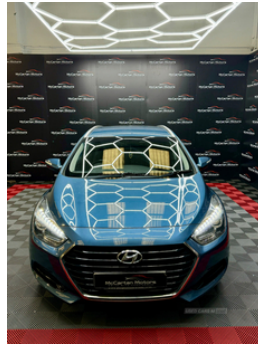

12A Barbour Gardens, Belfast, BT17 9AB
McCartan: 07521010324

Hyundai i40 1.7 CRDi [115] Blue Drive S 5dr | Sep 2015

£7,250

LOW MILES, STUNNING CAR!

2015 Hyundai i40 Blue Drive S
1.7 CRDI
68K Miles with Service History
£20 Yearly Road Tax

- Electric windows
- Multifunctional steering wheel
- Remote central locking
- Day Time Running Lights
- Auto Lights
- Air Con

Absolutely loaded with specification please call for more information

All our cars come fully serviced and a multi point inspection carried out ensuring peace of mind for the next owner

3 Months Warranty as standard
Option to extend warranty 6,12,24,36 Months please call to discuss options

Trade in your old car for money off your new car

Finance available T&C's apply

Miles:	68000
Fuel Type:	Diesel
Transmission:	Manual
Colour:	Blue
Engine Size:	1685
CO2 Emission:	110
Tax Band:	B (£20 p/a)
Body Style:	Estate
Insurance group:	13E
Reg:	RJ65FHM

Technical Specs

DIMENSIONS	
Length:	4775mm
Width:	1815mm
Height:	1470mm
Seats:	5
Luggage Capacity (Seats Up):	553L
Gross Weight:	2130KG
Max. Loading Weight:	492KG

PERFORMANCE & ECONOMY	
Fuel Consum. (Urban Cold):	57.6MPG
Fuel Consum. (Extra Urban):	74.3MPG
Fuel Consum. (Combined):	67.3MPG
Fuel Tank Capacity:	70L
Number Of Gears:	6 SPEED
Top Speed:	118MPH
Acceleration 0-100 km/h:	12.6s
Engine Power BHP:	114BHP