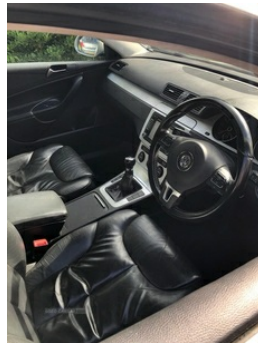

Volkswagen Passat 2.0 Highline TDI CR DPF 5dr | Jun 2009

£2,250 O.N.O

LOW MILES, GOOD CONDITION.

Good condition
Full leather seats
Tow bar
Roof rack

Vehicle Features

2 storage compartments in dash, 3 rear 3 point seatbelts, 3 rear seat head restraints, 3 spoke multi-function leather steering wheel and gearknob, 4 boot load lashing points, 6 way electric adjustable drivers seat + lumbar support, 12V power point in luggage area, 12V socket in rear of vehicle, 60/40 split folding rear seat, ABS, Alarm with interior protection, Ambient interior lighting, Automatic activation of hazard warning lights, Automatic tailgate opening, Blue instrument lighting, Body colour bumpers, Body colour door handles, Body colour door mirrors with integral indicators, Body colour front bumper strips, Boot storage compartments, brake assist and EBD, Chrome grille surround, Chrome plated instrument surrounds, Chrome plated side bump strips and rear strip, Chrome side window surrounds, Curtain airbags, Diesel particulate filter, Door/tailgate open warning lights, Door open warning reflectors, Door side impact protection, Driver's seat height adjustment, Driver/Front Passenger airbags, Driver/passenger active head restraints, Electric front windows, Electric operated/heated door mirrors, Electric rear windows, Electronic engine immobiliser, Electronic parking brake with auto hold, ESP with EDL + ASR, Front + rear