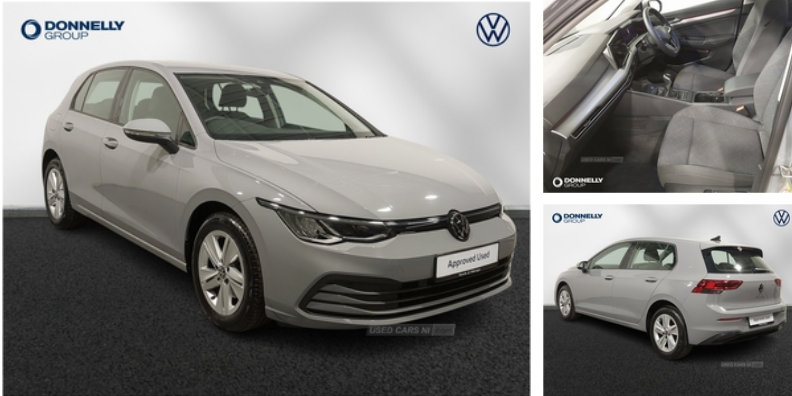

Volkswagen Golf 1.0 TSI Life 5dr | Jun 2024

£21,485

Volkswagen Golf 1.0 TSI Life 5dr

Vehicle Features

3 point height adj front seatbelts + pretensioners, 3 rear head restraints, 3 rear three point seatbelts, 3 seat bench in 2nd row, 10 colour interior ambient lighting, 12V socket in front centre console, 12V socket in luggage compartment, ABS, Adaptive cruise control (ACC) with speed limiter and front assist (reacting to vehicles pedestrians and cyclists), Adaptive cruise control ACC with speed limiter and front assist (reacting to vehicles, Alarm with interior protection and deactivation via infotainment system, Ambient lighting, Ambient lighting, Anti-lock Braking System, Auto dimming rear view mirror, Automatic headlamp activation with Coming home and Leaving home feature, Automatic headlights, Body colour bumpers, Body colour door handles, Body colour door mirrors with integrated indicators, Body colour rear roof spoiler, Car2X communication, Child locks on rear doors, Digital cockpit pro - 10.25" high resolution TFT dash display screen with customizable menus and information, Driver alert system, Driver and front passenger airbag with front passenger airbag deactivation, Drivers and front passengers safety optimised head restraints, Drivers and front passengers sun visors with vanity mirrors, Dynamic road sign display, eCall - Emergency call service for SOS calls to emergency response, Electrically heated and adjustable door mirrors with memory feature, Electronic engine immobiliser, electronic odometer, electronic odometer, Electronic parking brake with auto hold, ESC (Electronic Stability Control), Extended pedestrian protection measures, exterior illuminated styling elements at the sides, exterior illuminated styling elements at the sides, exterior temperature and fuel gauge, exterior temperature and fuel gauge, Front and rear electric windows, Front centre airbag,