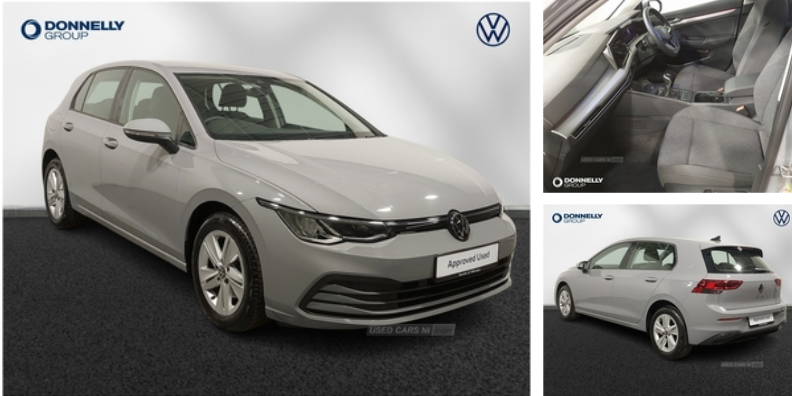

Volkswagen Golf 1.0 TSI Life 5dr | Jun 2024

£21,385

Volkswagen Golf 1.0 TSI Life 5dr

Vehicle Features

3 point height adj front seatbelts + pretensioners, 3 rear head restraints, 3 rear three point seatbelts, 3 seat bench in 2nd row, 10 colour interior ambient lighting, 12V socket in front centre console, 12V socket in luggage compartment, ABS, Adaptive cruise control (ACC) with speed limiter and front assist (reacting to vehicles pedestrians and cyclists), Adaptive cruise control ACC with speed limiter and front assist (reacting to vehicles, Alarm with interior protection and deactivation via infotainment system, Ambient lighting, Ambient lighting, Anti-lock Braking System, Auto dimming rear view mirror, Automatic headlamp activation with Coming home and Leaving home feature, Automatic headlights, Body colour bumpers, Body colour door handles, Body colour door mirrors with integrated indicators, Body colour rear roof spoiler, Car2X communication, Child locks on rear doors, Digital cockpit pro - 10.25" high resolution TFT dash display screen with customizable menus and information, Driver alert system, Driver and front passenger airbag with front passenger airbag deactivation, Drivers and front passengers safety optimised head restraints, Drivers and front passengers sun visors with vanity mirrors, Dynamic road sign display, eCall - Emergency call service for SOS calls to emergency response, Electrically heated and adjustable door mirrors with memory feature, Electronic engine immobiliser, electronic odometer, electronic odometer, Electronic parking brake with auto hold, ESC (Electronic Stability Control), Extended pedestrian protection measures, exterior illuminated styling elements at the sides, exterior illuminated styling elements at the sides, exterior temperature and fuel gauge, exterior temperature and fuel gauge, Front and rear electric windows, Front centre airbag,