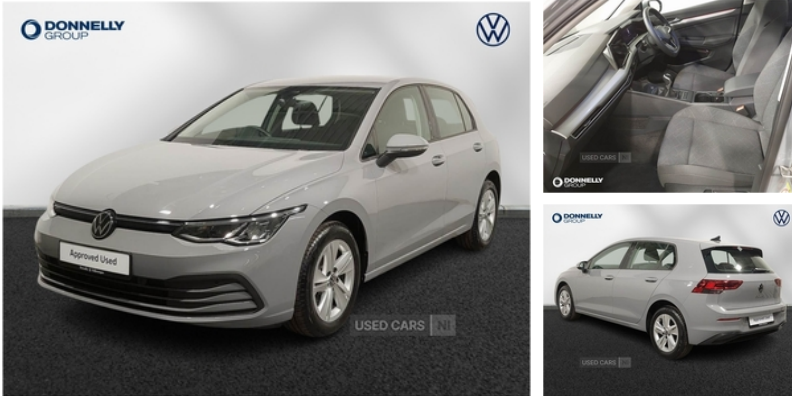

Volkswagen Golf 1.0 TSI Life 5dr | Jun 2024

£20,385

Volkswagen Golf 1.0 TSI Life 5dr

Vehicle Features

3 point height adj front seatbelts + pretensioners, 3 rear head restraints, 3 rear three point seatbelts, 3 seat bench in 2nd row, 10 colour interior ambient lighting, 12V socket in front centre console, 12V socket in luggage compartment, ABS, Adaptive cruise control (ACC) with speed limiter and front assist (reacting to vehicles pedestrians and cyclists), Adaptive cruise control ACC with speed limiter and front assist (reacting to vehicles, Alarm with interior protection and deactivation via infotainment system, Ambient lighting, Ambient lighting, Anti-lock Braking System, Auto dimming rear view mirror, Automatic headlamp activation with Coming home and Leaving home feature, Automatic headlights, Body colour bumpers, Body colour door handles, Body colour door mirrors with integrated indicators, Body colour rear roof spoiler, Car2X communication, Child locks on rear doors, Digital cockpit pro - 10.25" high resolution TFT dash display screen with customizable menus and information, Driver alert system, Driver and front passenger airbag with front passenger airbag deactivation, Drivers and front passengers safety optimised head restraints, Drivers and front passengers sun visors with vanity mirrors, Dynamic road sign display, eCall - Emergency call service for SOS calls to emergency response, Electrically heated and adjustable door mirrors with memory feature, Electronic engine immobiliser, electronic odometer, electronic odometer, Electronic parking brake with auto hold, ESC (Electronic Stability Control), Extended pedestrian protection measures, exterior illuminated styling elements at the sides, exterior illuminated styling elements at the sides, exterior temperature and fuel gauge, exterior temperature and fuel gauge, Front and rear electric windows, Front centre airbag,

Miles:	2500
Fuel Type:	Petrol
Transmission:	Manual
Colour:	Grey
Engine Size:	999
Tax Band:	Petrol/Diesel (£190 p/a)
Body Style:	Hatchback
Insurance group:	14E
Reg:	CYZ8291

Technical Specs

DIMENSIONS	
Length:	4284mm
Width:	1789mm
Height:	1480mm
Seats:	5
Luggage Capacity (Seats Up):	381L
Gross Weight:	1770KG
Max. Loading Weight:	588KG
PERFORMANCE & ECONOMY	
Fuel Consum. (Combined):	52.3MPG
Fuel Tank Capacity:	45L
Number Of Gears:	6 SPEED
Top Speed:	126MPH
Acceleration 0-100 km/h:	10.2s
Engine Power BHP:	108.6BHP