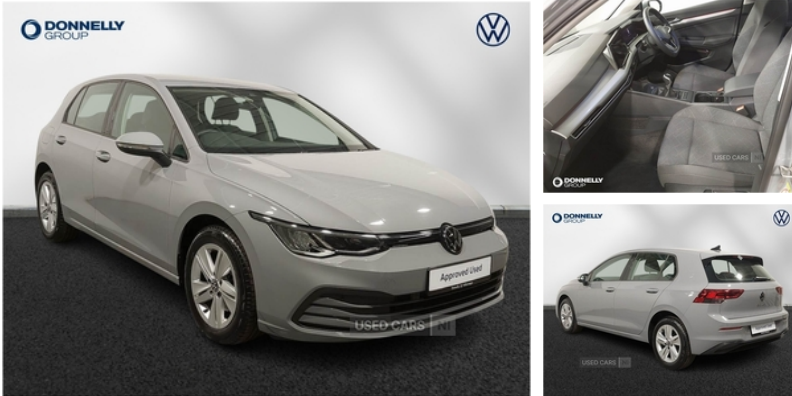

Volkswagen Golf 1.0 TSI Life 5dr | Jun 2024

£20,385

Volkswagen Golf 1.0 TSI Life 5dr

Vehicle Features

3 point height adj front seatbelts + pretensioners, 3 rear head restraints, 3 rear three point seatbelts, 3 seat bench in 2nd row, 10 colour interior ambient lighting, 12V socket in front centre console, 12V socket in luggage compartment, ABS, Adaptive cruise control (ACC) with speed limiter and front assist (reacting to vehicles pedestrians and cyclists), Adaptive cruise control ACC with speed limiter and front assist (reacting to vehicles, Alarm with interior protection and deactivation via infotainment system, Ambient lighting, Ambient lighting, Anti-lock Braking System, Auto dimming rear view mirror, Automatic headlamp activation with Coming home and Leaving home feature, Automatic headlights, Body colour bumpers, Body colour door handles, Body colour door mirrors with integrated indicators, Body colour rear roof spoiler, Car2X communication, Child locks on rear doors, Digital cockpit pro - 10.25" high resolution TFT dash display screen with customizable menus and information, Driver alert system, Driver and front passenger airbag with front passenger airbag deactivation, Drivers and front passengers safety optimised head restraints, Drivers and front passengers sun visors with vanity mirrors, Dynamic road sign display, eCall - Emergency call service for SOS calls to emergency response, Electrically heated and adjustable door mirrors with memory feature, Electronic engine immobiliser, electronic odometer, electronic odometer, Electronic parking brake with auto hold, ESC (Electronic Stability Control), Extended pedestrian protection measures, exterior illuminated styling elements at the sides, exterior illuminated styling elements at the sides, exterior temperature and fuel gauge, exterior temperature and fuel gauge, Front and rear electric windows, Front centre airbag,

Miles:	2500
Fuel Type:	Petrol
Transmission:	Manual
Colour:	Black
Engine Size:	999
Tax Band:	Petrol/Diesel (£190 p/a)
Body Style:	Hatchback
Insurance group:	14E
Reg:	CYZ8298

Technical Specs

DIMENSIONS	
Length:	4284mm
Width:	1789mm
Height:	1480mm
Seats:	5
Luggage Capacity (Seats Up):	381L
Gross Weight:	1770KG
Max. Loading Weight:	588KG
PERFORMANCE & ECONOMY	
Fuel Consum. (Combined):	52.3MPG
Fuel Tank Capacity:	45L
Number Of Gears:	6 SPEED
Top Speed:	126MPH
Acceleration 0-100 km/h:	10.2s
Engine Power BHP:	108.6BHP