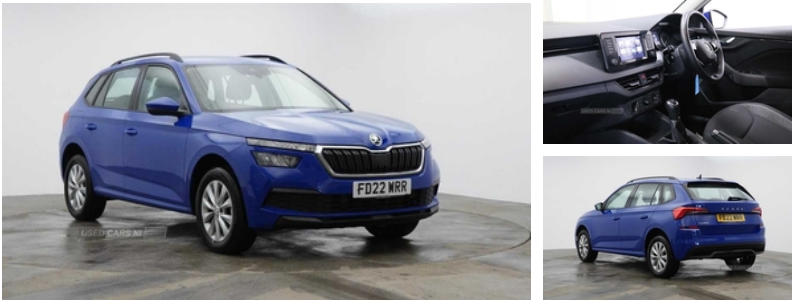

Skoda Kamiq 1.0 TSI 95 S 5dr | Aug 2022
1 PREVIOUS OWNER , FULL SERVICE HISTORY

£14,350

Vehicle Features

2 spoke leather steering wheel and gear shift, 3 seat bench in 2nd row, 3x3 point rear seatbelts, 4 speakers, 12V Accessory socket in centre console, 12V socket in centre console, Airbags - driver and front passenger, Anti-theft wheel bolts, Auxiliary input socket, Basic LED headlights with LED daytime running lights, Black and white trip computer, Black roof rails, Bluetooth system, Body colour door mirrors and handles, Chrome grille surround, Chrome inner door handles, Cloth upholstery, DAB Digital radio, Deactivation of bulb failure indicator, Dimming rear view mirror with black surround, E-call, Electrically adjustable and heated door mirrors, Electronic engine immobilizer, ESP, Front assist system, Front electric windows, Front head restraints, Front passenger airbag deactivation switch, Front side airbags with curtain airbags, Full height hardboard side lining, Glove compartment, Grained black decorative insert with glossy black hot stamping, Headlight range control, Heated rear window, Hill hold control, Ice scraper, Isofix child seat fittings on outer rear seats, ISOFIX on front passenger seat, Lane assist, LED rear lights - low functionality, Lumbar support, Manual air conditioning + Pollen filter, Manual parking brake, Manual rear child locks, One tone horn, PAS, Power Assisted Steering, Rake/reach adjustable steering wheel, Rear disc brakes, Rear fog lights, Rear manual windows, Rear side wing doors, Rear wiper, Seatbelt reminder for driver an co-driver, Service indicator, Single front passenger seat, Speed limiter, Textile floor mats, Third brake light, Third rear headrest, Top tether for front passenger seat, Traction control, Tyre pressure monitor