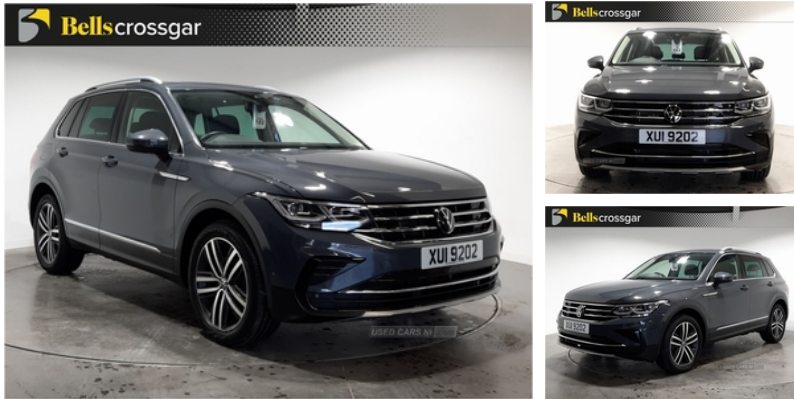

Volkswagen Tiguan 1.5 TSI 150 Elegance 5dr DSG | Feb 2021

£23,995

JUST ARRIVED | AWAITING PREP

Volkswagen Tiguan 1.5 TSI 150 Elegance 5dr DSG

Vehicle Features

1 USB-C charging socket on the center console in the rear, 1 USB-C charging socket on the center console in the rear, 2 cup holders in front, 2 LED front reading lights, 2 LED rear reading lights, 2 USB-C ports in the front, 2 USB-C ports in the front, 3 point seat belt for centre rear seats, 3 point seat belts with seat belt pretensioners for the outer rear seats, 3 rear headrests, 4 load lashing points, 12V outlet in center console rear and in luggage compartment, 12V outlet in front and tray, 40:20:40 split folding rear seats, ABS, Active bonnet, Adaptive cruise control ACC stop and go including speed limiter, Air Care Climatronic 3 zone automatic climate control with enhanced air filter and controls in the rear, Ambience pack - Tiguan, Anti-lock Braking System, Anti theft alarm system with interior monitoring, Anti theft alarm system with interior monitoring, Anti theft wheel bolts, App-Connect incl. App-Connect Wireless for Apple CarPlay and Android Auto, ASR, ASR, Auto dimming interior rear view mirror, Automatic headlight control system, Backrest release for left front seat, backup horn and towing protection, backup horn and towing protection, Battery regeneration during braking, Bluetooth phone integration system, Body colour door handles, Body coloured bumpers, Central locking system with safelock radio remote control and 2 remote control folding keys, Chrome pack - Tiguan, Coming/leaving home lighting function, compose and send SMS messages using touch-screen display, compose and send SMS messages using touch-screen display, Curtain airbags for front and rear passengers, Digital Cockpit Pro, Digital

Miles:	34531
Fuel Type:	Petrol
Transmission:	Automatic
Colour:	Grey
Engine Size:	1498
Tax Band:	Petrol/Diesel (£190 p/a)
Body Style:	Sport utility vehicle
Insurance group:	20E
Reg:	XUI9202

Technical Specs

DIMENSIONS	
Length:	4509mm
Width:	1839mm
Height:	1675mm
Seats:	5
Luggage Capacity (Seats Up):	615L
Gross Weight:	2110KG
Max. Loading Weight:	644KG
PERFORMANCE & ECONOMY	
Fuel Consum. (Combined):	38.2MPG
Fuel Tank Capacity:	58L
Number Of Gears:	7 SPEED
Top Speed:	126MPH
Acceleration 0-100 km/h:	9.2s
Engine Power BHP:	147.5BHP