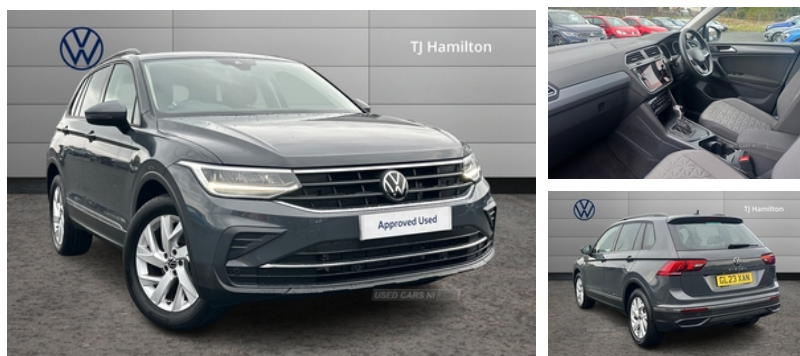

Volkswagen Tiguan 2.0 TDI Life 5dr DSG | May 2023

£28,495

Exterior Features, Front and rear electric windows, Heated rear window, Laminated safety glass windshield, heat and sound insulating, Privacy glass for rear side windows and rear window, Rain sensor windscreen wipers, Rear windscreen washer and wiper with interval delay, Side and rear windows in heat insulating glass, Windscreen wipers/ intermittent wipe + 4 position delay, Body colour door handles, Body coloured bumpers, Rear exhaust tailpipe, Rear side wing doors, Automatic headlight control system, Coming/leaving home lighting function, Headlight range control, High level 3rd brake light, LED headlamps, LED rear combination lamps, LED rear number plate lights, LED separate daytime running light, Rear fog lamp, Safety, Electronic parking brake with auto hold, Electronic Stability Control with driver steering recommendation, ABS, ASR, EDL, EDTC and trailer stabilization, Front assist with autonomous emergency braking (for Adaptive Cruise Control ACC up to 130 mph), Front disc brakes, Hill hold control, Power assisted brakes, Rear disc brakes, Adaptive cruise control ACC including speed limiter, Distance control assist, Driver alert system, Dynamic road sign display, Electromechanical speed sensitive power steering, Lane keeping system Lane Assist, Multifunction front facing camera, Auto dimming interior rear view mirror, Body coloured door mirrors with integrated indicators, 3 point seat belt for centre rear seats, 3 point seat belts with seat belt pretensioners for the outer rear seats, Active bonnet, Curtain airbags for front and rear passengers, Driver/Front Passenger airbags, Drivers knee airbag, Front passenger airbag deactivation, Front side airbags, Height adjustable front 3 point

Miles:	7737
Fuel Type:	Diesel
Transmission:	Semi Auto
Colour:	Grey
Engine Size:	1968
Tax Band:	Petrol/Diesel (£190 p/a)
Body Style:	Sport utility vehicle
Insurance group:	21E
Reg:	GL23XAN

Technical Specs

DIMENSIONS	
Length:	4509mm
Width:	1839mm
Height:	1675mm
Seats:	5
Luggage Capacity (Seats Up):	615L
Gross Weight:	2170KG
Max. Loading Weight:	619KG
PERFORMANCE & ECONOMY	
Fuel Consum. (Combined):	50.4MPG
Fuel Tank Capacity:	58L
Number Of Gears:	7 SPEED
Top Speed:	124MPH
Acceleration 0-100 km/h:	9.4s
Engine Power BHP:	147.5BHP