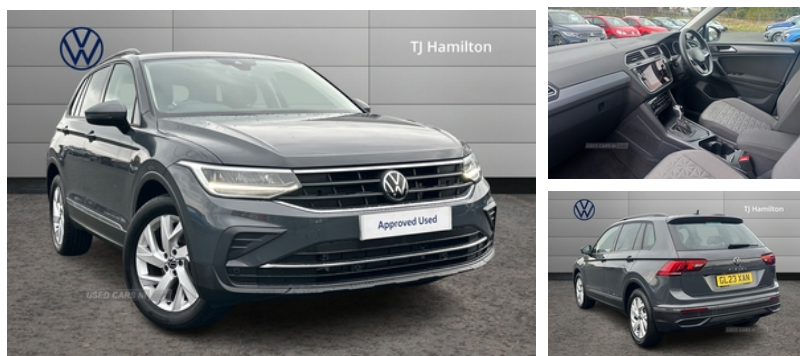

Volkswagen Tiguan 2.0 TDI Life 5dr DSG | May 2023

£28,495

Exterior Features, Front and rear electric windows, Heated rear window, Laminated safety glass windshield, heat and sound insulating, Privacy glass for rear side windows and rear window, Rain sensor windscreen wipers, Rear windscreen washer and wiper with interval delay, Side and rear windows in heat insulating glass, Windscreen wipers/ intermittent wipe + 4 position delay, Body colour door handles, Body coloured bumpers, Rear exhaust tailpipe, Rear side wing doors, Automatic headlight control system, Coming/leaving home lighting function, Headlight range control, High level 3rd brake light, LED headlamps, LED rear combination lamps, LED rear number plate lights, LED separate daytime running light, Rear fog lamp, Safety, Electronic parking brake with auto hold, Electronic Stability Control with driver steering recommendation, ABS, ASR, EDL, EDTC and trailer stabilization, Front assist with autonomous emergency braking (for Adaptive Cruise Control ACC up to 130 mph), Front disc brakes, Hill hold control, Power assisted brakes, Rear disc brakes, Adaptive cruise control ACC including speed limiter, Distance control assist, Driver alert system, Dynamic road sign display, Electromechanical speed sensitive power steering, Lane keeping system Lane Assist, Multifunction front facing camera, Auto dimming interior rear view mirror, Body coloured door mirrors with integrated indicators, 3 point seat belt for centre rear seats, 3 point seat belts with seat belt pretensioners for the outer rear seats, Active bonnet, Curtain airbags for front and rear passengers, Driver/Front Passenger airbags, Drivers knee airbag, Front passenger airbag deactivation, Front side airbags, Height adjustable front 3 point

Miles:	7737
Fuel Type:	Diesel
Transmission:	Semi Auto
Colour:	Grey
Engine Size:	1968
Tax Band:	Petrol/Diesel (£190 p/a)
Body Style:	Sport utility vehicle
Insurance group:	21E
Reg:	GL23XAN

Technical Specs