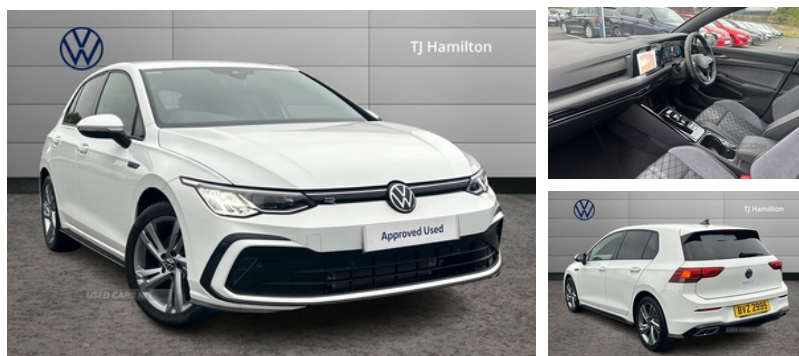

Volkswagen Golf 2.0 TDI 150 R-Line 5dr DSG | Apr 2024

£31,950

Miles:	100
Fuel Type:	Diesel
Transmission:	Semi Auto
Colour:	White
Engine Size:	1968
Tax Band:	Petrol/Diesel (£190 p/a)
Body Style:	Hatchback
Insurance group:	23E
Reg:	BVZ2995

Technical Specs

DIMENSIONS	
Length:	4284mm
Width:	1789mm
Height:	1480mm
Seats:	5
Luggage Capacity (Seats Up):	381L
Gross Weight:	1950KG
Max. Loading Weight:	574KG
PERFORMANCE & ECONOMY	
Fuel Consum. (Combined):	61.4MPG
Fuel Tank Capacity:	50L
Number Of Gears:	7 SPEED
Top Speed:	139MPH
Acceleration 0-100 km/h:	8.4s
Engine Power BHP:	147.5BHP