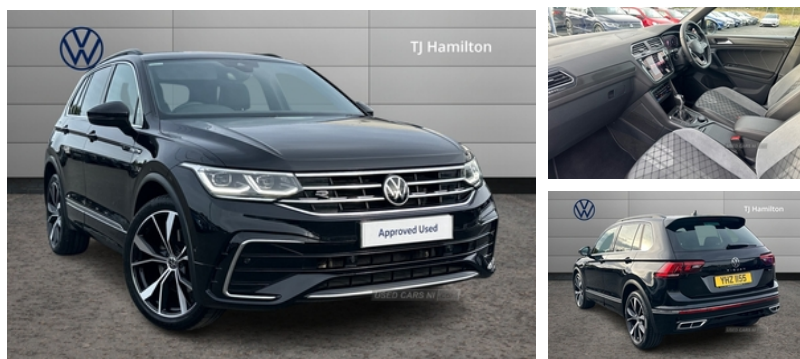

Volkswagen Tiguan 2.0 TDI 200 4Motion R-Line 5dr DSG | Feb 2021

£28,950

Exterior Features, Metallic paint, Exterior Features, Front and rear electric windows, Heated rear window, Laminated safety glass windshield, heat and sound insulating, Privacy glass for rear side windows and rear window, Rain sensor windscreen wipers, Rear windscreen washer and wiper with interval delay, Side and rear windows in heat insulating glass, Windscreen wipers/ intermittent wipe + 4 position delay, Black roof rails, Body colour door handles, Body coloured bumpers in R Line style, Chrome moldings on the side windows, License plate carrier in front and rear, R Line body kit, R Line side sills, Rear exhaust tailpipe, Rear spoiler in R style, Unique R Line badging, Automatic headlight control system, Coming/leaving home lighting function, Dynamic headlight range control, High level 3rd brake light, LED rear number plate lights, Poor weather light and cornering light, Rear fog lamp, Safety, Electronic parking brake with auto hold, Electronic Stability Control with driver steering recommendation, ABS, ASR, EDL, EDTC and trailer stabilization, Front assist with autonomous emergency braking (for Adaptive Cruise Control ACC up to 130 mph), Front disc brakes, Hill hold control, Rear disc brakes, Adaptive cruise control ACC stop and go including speed limiter, Distance control assist, Driver alert system, Driver profile selection, Dynamic road sign display, Electromechanical speed sensitive power steering, Lane keeping system Lane Assist, Multifunction front facing camera, Auto dimming interior rear view mirror, Power adjustable, folding and heated door mirrors with surround lighting, front passenger exterior mirror lowering function, 3 point seat belt for centre rear seats, 3 point seat belts with seat