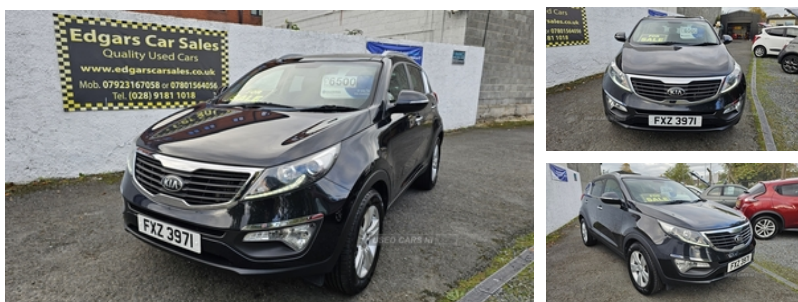

Kia Sportage 1.7 CRDi ISG 2 5dr | 2014
JUST IN !

£6,500

Just in !

Vehicle Features

3 passenger grab handles, 3x3 point rear seatbelts, 6 speakers, 12V power point front, 12V power point in luggage area, 17" 5 twin spoke alloy wheels, 60/40 split folding rear seat, ABS/EBD, Active front headrests, Air conditioning, Air filter, Anti theft alarm, Automatic front rain sensing wipers, Automatic unlocking of doors in case of impact, Bluetooth connectivity with voice control, Body colour bumpers, Body colour electric adjustable door mirrors, Centre console storage box/armrest, Centre room lamp, Chrome exterior door handles, Chrome front grille, Cornering light, Cruise control, Deadlocks, Diesel particulate filter, Door armrest in leather, Door courtesy lamps, Driver's lumbar support, Driver's seat height adjuster, Driver/passenger sunvisors with ticket holders, Dual front airbags, Electric folding door mirrors, Electric windows, ESP + traction control, Front and rear door pockets, Front drivers side windows/one touch down, Front fog lights, Front map lights, Front seatbelt pretensioners + load limiters, Front side airbags, Full size alloy spare wheel, Full size curtain airbags, Heated door mirrors, Height adjustable front seatbelts, Hill start assist control (HAC), Ignition key lock illumination, Illuminated vanity mirrors, Immobiliser, Isofix child seat preparation, Leather steering wheel and gear knob, LED daytime running lights, LED indicators in door mirrors, Locking wheel nuts, Luggage area lamp, Luggage compartment cover, Luggage net, Luggage net hooks, Metallic finish inner door handles, Metallic grain dashboard, Panoramic sunroof, Part leather upholstery, Passenger airbag deactivate switch, Privacy glass, RDS radio CD with MP3 player, Rear centre armrest with cupholder, Rear child proof door locks, Rear headrests, Rear spoiler, Rear wiper, Remote central locking with 2 remote folding keys, Reversing Aid Sensors, Silver roof rails, Speed sensitive