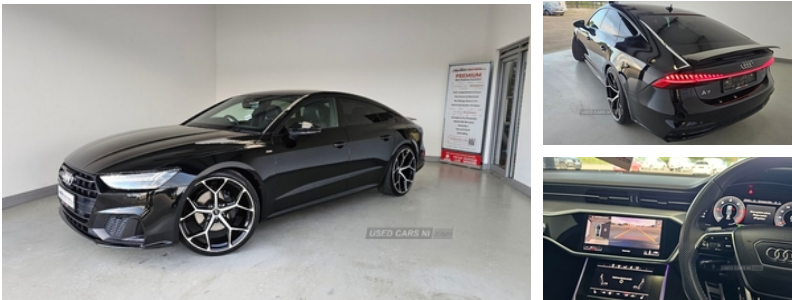

Audi A7 50 TDI Quattro S Line 5dr Tip Auto | May 2019

£29,495

Viewing by appointment. View all our stock and apply for finance

Vehicle Features

2 zone deluxe electronic climate control, 3 point seatbelts on all seats, 4-way electric lumbar support, 24 litre AdBlue tank, 40/20/40 split folding 3 seater rear seat bench with rear centre armrest, 180 watt amplifying capacity and 10 loudspeakers including subwoofer, 180 watt amplifying capacity and 10 loudspeakers including subwoofer, Anti-theft wheel bolts and wheel loosening detection, Anti theft alarm with tow away protection, ASR and EDL, ASR and EDL, Audi connect safety and service (e-call), Audi connect with Amazon Alexa Integration, Audi drive select, Audi music interface - 2 USB ports with charger and data functions, Audi parking system plus - acoustic and visual park assist system for front and rear, Audi parking system plus with front and rear sensors, Audi phone box with wireless charging, Audi pre-sense front, Audi smartphone interface, Audi sound system with 6 channel amplifier, Audi sound system with 6 channel amplifier, Audi virtual cockpit - 12.3" high resolution LCD digital instrument cluster display, Audi virtual cockpit - 12.3" high resolution LCD digital instrument cluster display, Automatic start/stop system with coasting functionality, Auxiliary heater, Auxiliary input socket, Black cloth headlining, Bluetooth interface, Body coloured door mirrors, Colour driver's information system display, Coming/leaving home animations in front and rear, DAB digital radio module, Dark matt brushed aluminium inlay, Diesel particulate filter, Driver and passenger airbags, Electrically adjustable, Electrically adjustable, Electrically adjustable front seats - driver seat with memory, Electric boot lid release, Electromechanical parking brake, Electronic stabilisation control including ABS, Electronic stabilisation control including Anti-lock Braking System, Extended pedestrian protection measures, Frameless auto