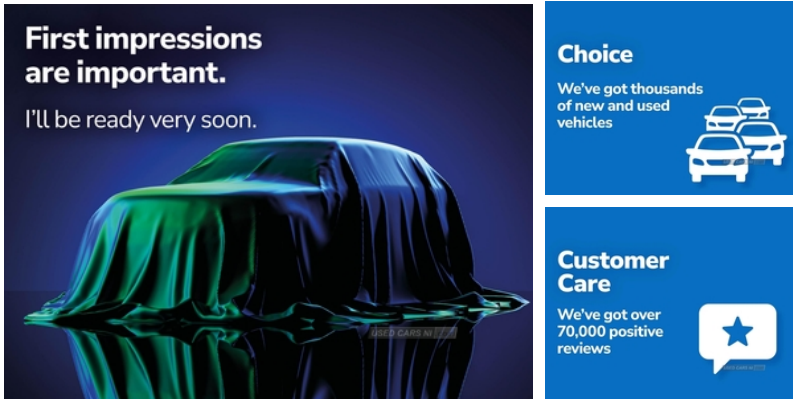

Kia Sportage 1.6 Gdi Isg 2 5Dr | Sep 2022
LED DAY LIGHT RUNNING LIGHTS

£18,999

The Kia Sportage 1.6 GDi 2 (2022) is a mid-range model in the Sportage lineup, offering a blend of style, comfort, practicality, and modern features. It is powered by a 1.6-litre GDi (Gasoline Direct Injection) engine, which makes it a strong competitor in the compact SUV market. Below are detailed specifications and key features of the 2022 Kia Sportage 1.6 GDi 2. **Engine & Performance Engine:** The 2022 Kia Sportage 1.6 GDi 2 is equipped with a 1.6-litre four-cylinder petrol engine. This engine uses Gasoline Direct Injection (GDi) technology, which optimizes fuel delivery for better performance and efficiency. **Power Output:** It generates 130 bhp (brake horsepower) at 6,300 rpm and 161 Nm of torque at 4,850 rpm. **Transmission:** The car comes with a 6-speed manual transmission, providing smooth gear shifts and a responsive driving experience. **Top Speed:** The vehicle can reach a top speed of around 113 mph. **Acceleration:** The 1.6 GDi 2 model can accelerate from 0 to 62 mph in approximately 11.1 seconds, making it quick enough for most everyday driving needs. **Drivetrain:** Front-wheel drive (FWD) is standard, which is typical for compact SUVs like the Sportage. **Fuel Economy:** The combined fuel economy is 42.2 mpg (miles per gallon) under the WLTP cycle, with CO2 emissions rated at around 152 g/km. This places it in a relatively eco-friendly category for a petrol SUV of its size. **Exterior Dimensions:** The 2022 Kia Sportage has a length of 4,515 mm, a width of 1,865 mm, and a height of 1,645 mm, with a wheelbase of 2,680 mm. This provides ample interior space while maintaining a manageable size for city driving. **Wheels:** It comes with 17-inch alloy wheels, which add a modern and sporty look to the SUV.